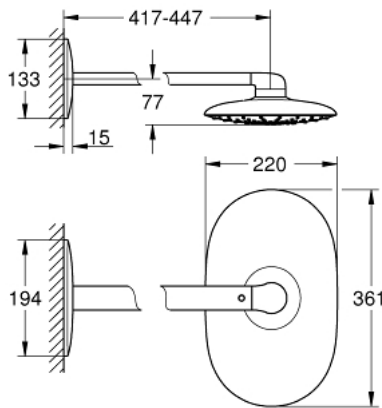

## 26 450 000 RAINSHOWER MONO 360 HEAD SHOWER SET 450 MM, 1 SPRAY

### PRODUCT DESCRIPTION

- Colour: chrome
- consisting of:
  - head shower Rainshower Mono 360, spray plate chrome
  - spray pattern: GROHE PureRain/GROHE Rain O<sup>2</sup> spray\*
  - maximum flow rate (at 3 bar): 20 l/min
  - horizontal 450 mm shower arm
  - GROHE DreamSpray - perfect spray pattern
  - GROHE LongLife finish
  - GROHE SpeedClean - effortless limescale removal
  - Inner WaterGuide - inner insulation for surface protection
  - requires rough-in set 26 264 – to be ordered separately
  - \* to be decided at first installation; factory default setting: GROHE PureRain