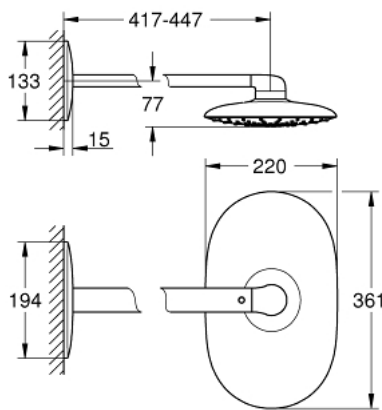

26 450 LS0 RAINSHOWER MONO 360 HEAD SHOWER SET 450 MM, 1 SPRAY

PRODUCT DESCRIPTION

- Colour: moon white
- consisting of:
 - head shower Rainshower Mono 360
 - spray pattern: GROHE PureRain/GROHE Rain O² spray*
 - maximum flow rate (at 3 bar): 20 l/min
 - horizontal 450 mm shower arm
 - GROHE DreamSpray - perfect spray pattern
 - GROHE LongLife finish
 - GROHE SpeedClean - effortless limescale removal
 - Inner WaterGuide - inner insulation for surface protection
 - requires rough-in set 26 264 – to be ordered separately
 - * to be decided at first installation; factory default setting: GROHE PureRain