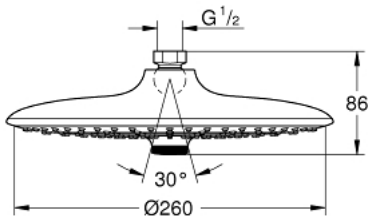

26 455 000 EUPHORIA 260 HEAD SHOWER 3 SPRAYS

PRODUCT DESCRIPTION

- Colour: chrome
- spray patterns: Rain, SmartRain, Jet
- maximum flow rate (at 3 bar): 12.5 l/min
- Ø 260 mm
- ball joint ± 15° rotatable
- connection thread ½"
- GROHE DreamSpray - perfect spray pattern
- GROHE LongLife finish
- GROHE SpeedClean - effortless limescale removal
- Inner WaterGuide - inner insulation for surface protection
- suitable for instantaneous heater

26 455 000 EUPHORIA 260 HEAD SHOWER 3 SPRAYS

SPARE PARTS, October 2016 – now

1: Fibre seal dia. Ø 18,5 x Ø 12 x 2 (Spare part-nr. 0138900M)

2: Dirt strainer (Spare part-nr. 48007000)