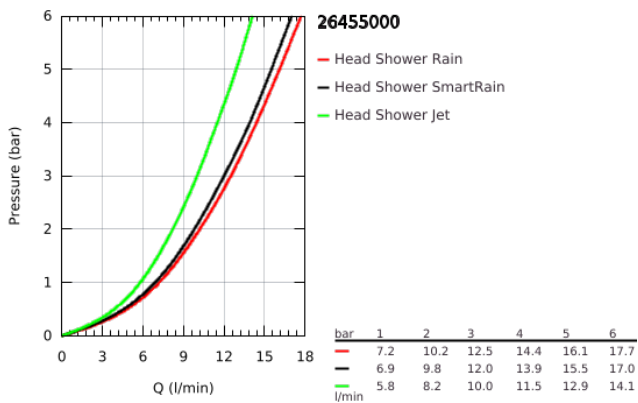

26 455 000 EUPHORIA 260 HEAD SHOWER 3 SPRAYS

PRODUCT DESCRIPTION

- Colour: chrome
- spray patterns: Rain, SmartRain, Jet
- maximum flow rate (at 3 bar): 12.5 l/min
- Ø 260 mm
- ball joint ± 15° rotatable
- connection thread ½"
- GROHE DreamSpray - perfect spray pattern
- GROHE LongLife finish
- GROHE SpeedClean - effortless limescale removal
- Inner WaterGuide - inner insulation for surface protection
- suitable for instantaneous heater

26 455 000 EUPHORIA 260 HEAD SHOWER 3 SPRAYS

SPARE PARTS, October 2016 – now

1: Fibre seal dia. Ø 18,5 x Ø 12 x 2 (Spare part-nr. 0138900M)

2: Dirt strainer (Spare part-nr. 48007000)