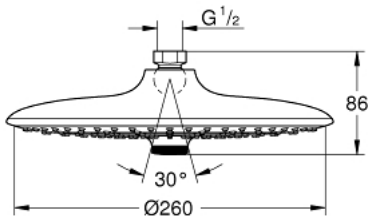

## 26 456 000 EUPHORIA 260 HEAD SHOWER 3 SPRAYS

### PRODUCT DESCRIPTION

- Colour: chrome
- spray patterns: Rain, SmartRain, Jet
- maximum flow rate (at 3 bar): 6 l/min
- Ø 260 mm
- ball joint ± 15° rotatable
- connection thread ½"
- GROHE EcoJoy - less water, perfect flow
- GROHE DreamSpray - perfect spray pattern
- GROHE LongLife finish
- GROHE SpeedClean - effortless limescale removal
- Inner WaterGuide - inner insulation for surface protection
- suitable for instantaneous heater
- min. recommended pressure 1.0 bar

## 26 456 000 EUPHORIA 260 HEAD SHOWER 3 SPRAYS

**SPARE PARTS**, October 2016 – now

1: Fibre seal dia.  $\varnothing$  18,5 x  $\varnothing$  12 x 2 (Spare part-nr. 0138900M)

2: Dirt strainer (Spare part-nr. 48007000)