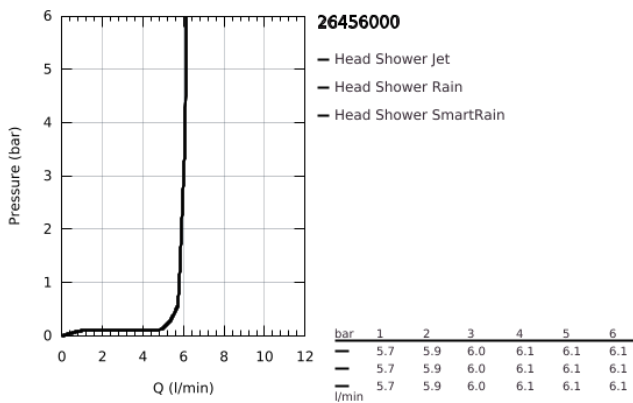

## 26 456 000 EUPHORIA 260 HEAD SHOWER 3 SPRAYS

### PRODUCT DESCRIPTION

- Colour: chrome
- spray patterns: Rain, SmartRain, Jet
- maximum flow rate (at 3 bar): 6 l/min
- Ø 260 mm
- ball joint ± 15° rotatable
- connection thread ½"
- GROHE EcoJoy - less water, perfect flow
- GROHE DreamSpray - perfect spray pattern
- GROHE LongLife finish
- GROHE SpeedClean - effortless limescale removal
- Inner WaterGuide - inner insulation for surface protection
- suitable for instantaneous heater
- min. recommended pressure 1.0 bar

## 26 456 000 EUPHORIA 260 HEAD SHOWER 3 SPRAYS

**SPARE PARTS**, October 2016 – now

1: Fibre seal dia.  $\varnothing$  18,5 x  $\varnothing$  12 x 2 (Spare part-nr. 0138900M)

2: Dirt strainer (Spare part-nr. 48007000)