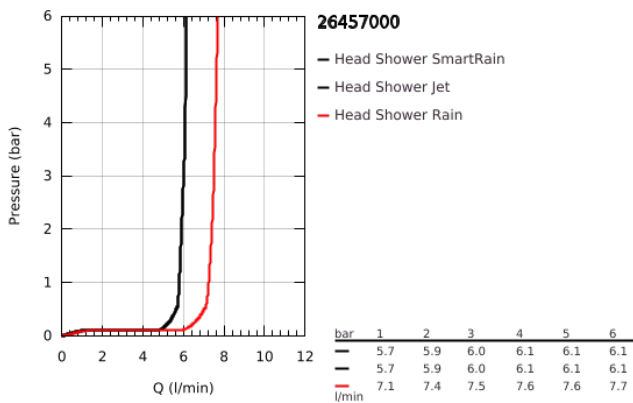

26 457 000 EUPHORIA 260 HEAD SHOWER 3 SPRAYS

PRODUCT DESCRIPTION

- Colour: chrome
- spray patterns: Rain, SmartRain, Jet
- maximum flow rate (at 3 bar): 7.5 l/min
- Ø 260 mm
- ball joint ± 15° rotatable
- connection thread ½"
- GROHE EcoJoy - less water, perfect flow
- GROHE DreamSpray - perfect spray pattern
- GROHE LongLife finish
- GROHE SpeedClean - effortless limescale removal
- Inner WaterGuide - inner insulation for surface protection
- suitable for instantaneous heater

26 457 000 EUPHORIA 260 HEAD SHOWER 3 SPRAYS

SPARE PARTS, October 2016 – now

1: Fibre seal dia. Ø 18,5 x Ø 12 x 2 (Spare part-nr. 0138900M)

2: Dirt strainer (Spare part-nr. 48007000)