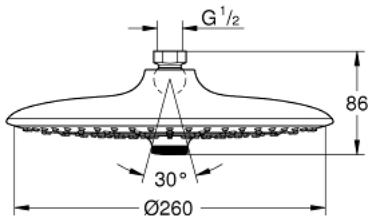

26 457 000 EUPHORIA 260 HEAD SHOWER 3 SPRAYS

PRODUCT DESCRIPTION

- Colour: chrome
- spray patterns: Rain, SmartRain, Jet
- maximum flow rate (at 3 bar): 7.5 l/min
- Ø 260 mm
- ball joint ± 15° rotatable
- connection thread ½"
- GROHE EcoJoy - less water, perfect flow
- GROHE DreamSpray - perfect spray pattern
- GROHE LongLife finish
- GROHE SpeedClean - effortless limescale removal
- Inner WaterGuide - inner insulation for surface protection
- suitable for instantaneous heater

26 457 000 EUPHORIA 260 HEAD SHOWER 3 SPRAYS

SPARE PARTS, October 2016 – now

1: Fibre seal dia. Ø 18,5 x Ø 12 x 2 (Spare part-nr. 0138900M)

2: Dirt strainer (Spare part-nr. 48007000)