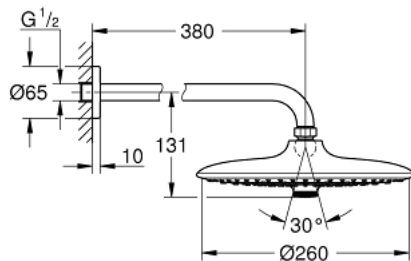

## 26 458 000 EUPHORIA 260 HEAD SHOWER SET 380 MM, 3 SPRAYS

### PRODUCT DESCRIPTION

- Colour: chrome
- consisting of:
  - head shower Euphoria 260 (26 455)
  - spray patterns: Rain, SmartRain, Jet
  - maximum flow rate (at 3 bar): 12.5 l/min
  - shower arm Rainshower 380 mm (28 361 000)
- GROHE DreamSpray - perfect spray pattern
- GROHE LongLife finish
- GROHE SpeedClean - effortless limescale removal
- Inner WaterGuide - inner insulation for surface protection
- suitable for instantaneous heater

26 458 000 **EUPHORIA 260 HEAD SHOWER SET 380 MM, 3 SPRAYS**

**SPARE PARTS**, October 2016 – now

1: Escutcheon (Spare part-nr. 11741000)

2: Fibre seal dia.  $\varnothing$  18,5 x  $\varnothing$  12 x 2 (Spare part-nr. 0138900M)