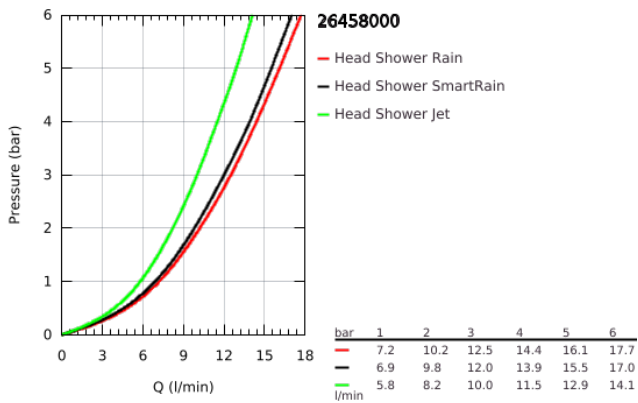

## 26 458 000 EUPHORIA 260 HEAD SHOWER SET 380 MM, 3 SPRAYS

### PRODUCT DESCRIPTION

- Colour: chrome
- consisting of:
  - head shower Euphoria 260 (26 455)
  - spray patterns: Rain, SmartRain, Jet
  - maximum flow rate (at 3 bar): 12.5 l/min
  - shower arm Rainshower 380 mm (28 361 000)
- GROHE DreamSpray - perfect spray pattern
- GROHE LongLife finish
- GROHE SpeedClean - effortless limescale removal
- Inner WaterGuide - inner insulation for surface protection
- suitable for instantaneous heater

26 458 000 **EUPHORIA 260 HEAD SHOWER SET 380 MM, 3 SPRAYS**

**SPARE PARTS**, October 2016 – now

1: Escutcheon (Spare part-nr. 11741000)

2: Fibre seal dia.  $\varnothing$  18,5 x  $\varnothing$  12 x 2 (Spare part-nr. 0138900M)