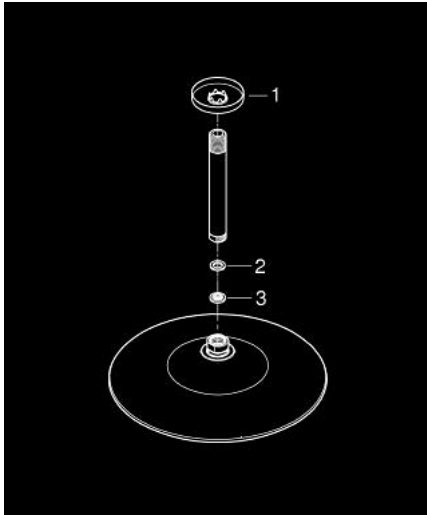

26 460 000 EUPHORIA 260 HEAD SHOWER SET CEILING 142 MM, 3 SPRAYS

PRODUCT DESCRIPTION

- Colour: chrome
- consisting of:
 - head shower Euphoria 260 (26 455)
 - spray patterns: Rain, SmartRain, Jet
 - with flow restrictor
 - maximum flow rate (at 3 bar): 12.5 l/min
- Rainshower shower arm ceiling 142 mm (28 724 000)
- GROHE DreamSpray - perfect spray pattern
- GROHE LongLife finish
- GROHE SpeedClean - effortless limescale removal
- Inner WaterGuide - inner insulation for surface protection
- suitable for instantaneous heater

26 460 000 **EUPHORIA 260 HEAD SHOWER SET CEILING 142 MM, 3 SPRAYS**

SPARE PARTS, October 2016 – now

- 1: Escutcheon (Spare part-nr. 11741000)
- 2: Fibre seal dia. Ø 18,5 x Ø 12 x 2 (Spare part-nr. 0138900M)
- 3: Dirt strainer (Spare part-nr. 48007000)