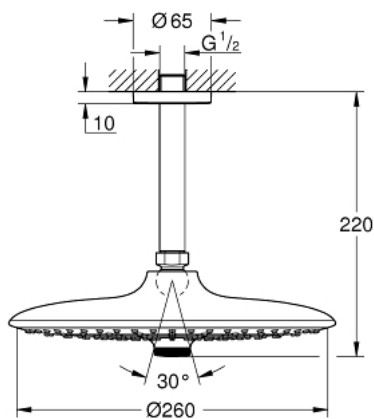

26 460 000 EUPHORIA 260 HEAD SHOWER SET CEILING 142 MM, 3 SPRAYS

PRODUCT DESCRIPTION

- Colour: chrome
- consisting of:
 - head shower Euphoria 260 (26 455)
 - spray patterns: Rain, SmartRain, Jet
 - with flow restrictor
 - maximum flow rate (at 3 bar): 12.5 l/min
- Rainshower shower arm ceiling 142 mm (28 724 000)
- GROHE DreamSpray - perfect spray pattern
- GROHE LongLife finish
- GROHE SpeedClean - effortless limescale removal
- Inner WaterGuide - inner insulation for surface protection
- suitable for instantaneous heater

26 460 000 **EUPHORIA 260 HEAD SHOWER SET CEILING 142 MM, 3 SPRAYS**

SPARE PARTS, October 2016 – now

- 1: Escutcheon (Spare part-nr. 11741000)
- 2: Fibre seal dia. Ø 18,5 x Ø 12 x 2 (Spare part-nr. 0138900M)
- 3: Dirt strainer (Spare part-nr. 48007000)