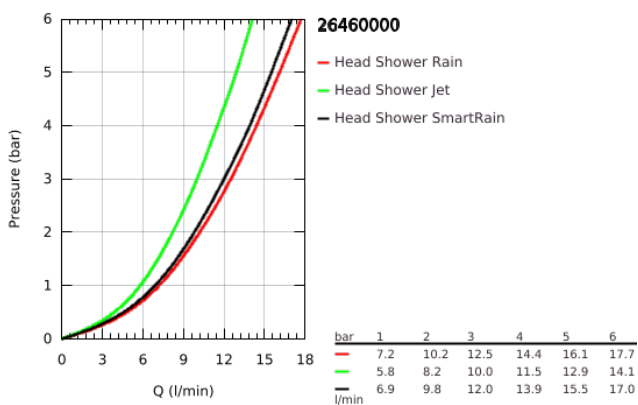

26 460 000 EUPHORIA 260 HEAD SHOWER SET CEILING 142 MM, 3 SPRAYS

PRODUCT DESCRIPTION

- Colour: chrome
- consisting of:
 - head shower Euphoria 260 (26 455)
 - spray patterns: Rain, SmartRain, Jet
 - with flow restrictor
 - maximum flow rate (at 3 bar): 12.5 l/min
- Rainshower shower arm ceiling 142 mm (28 724 000)
- GROHE DreamSpray - perfect spray pattern
- GROHE LongLife finish
- GROHE SpeedClean - effortless limescale removal
- Inner WaterGuide - inner insulation for surface protection
- suitable for instantaneous heater

26 460 000 **EUPHORIA 260 HEAD SHOWER SET CEILING 142 MM, 3 SPRAYS**

SPARE PARTS, October 2016 – now

- 1: Escutcheon (Spare part-nr. 11741000)
- 2: Fibre seal dia. Ø 18,5 x Ø 12 x 2 (Spare part-nr. 0138900M)
- 3: Dirt strainer (Spare part-nr. 48007000)