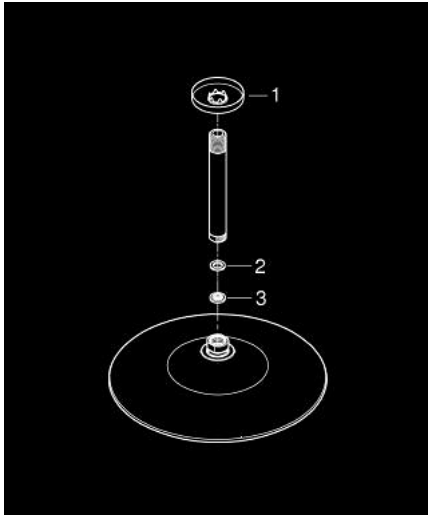

## 26 461 000 EUPHORIA 260 HEAD SHOWER SET CEILING 142 MM, 3 SPRAYS

### PRODUCT DESCRIPTION

- Colour: chrome
- consisting of:
  - head shower Euphoria 260 (26 457)
  - spray patterns: Rain, SmartRain, Jet
  - maximum flow rate (at 3 bar): 7.5 l/min
  - Rainshower shower arm ceiling 142 mm (28 724 000)
- GROHE EcoJoy - less water, perfect flow
- GROHE DreamSpray - perfect spray pattern
- GROHE LongLife finish
- GROHE SpeedClean - effortless limescale removal
- Inner WaterGuide - inner insulation for surface protection
- suitable for instantaneous heater

26 461 000 **EUPHORIA 260 HEAD SHOWER SET CEILING 142 MM, 3 SPRAYS**

**SPARE PARTS**, October 2016 – now

- 1: Escutcheon (Spare part-nr. 11741000)
- 2: Fibre seal dia. Ø 18,5 x Ø 12 x 2 (Spare part-nr. 0138900M)
- 3: Dirt strainer (Spare part-nr. 48007000)