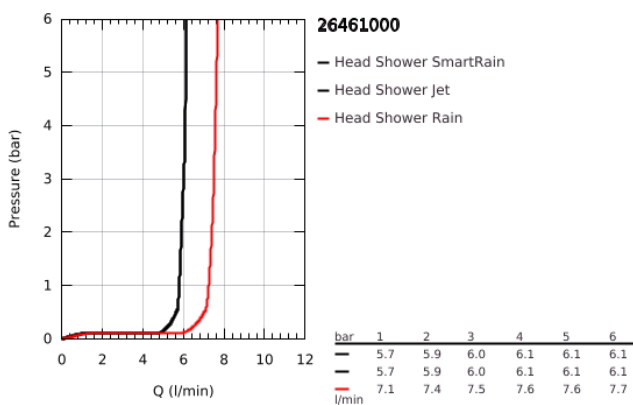

## 26 461 000 EUPHORIA 260 HEAD SHOWER SET CEILING 142 MM, 3 SPRAYS

### PRODUCT DESCRIPTION

- Colour: chrome
- consisting of:
  - head shower Euphoria 260 (26 457)
  - spray patterns: Rain, SmartRain, Jet
  - maximum flow rate (at 3 bar): 7.5 l/min
  - Rainshower shower arm ceiling 142 mm (28 724 000)
- GROHE EcoJoy - less water, perfect flow
- GROHE DreamSpray - perfect spray pattern
- GROHE LongLife finish
- GROHE SpeedClean - effortless limescale removal
- Inner WaterGuide - inner insulation for surface protection
- suitable for instantaneous heater

26 461 000 **EUPHORIA 260 HEAD SHOWER SET CEILING 142 MM, 3 SPRAYS**

**SPARE PARTS**, October 2016 – now

- 1: Escutcheon (Spare part-nr. 11741000)
- 2: Fibre seal dia. Ø 18,5 x Ø 12 x 2 (Spare part-nr. 0138900M)
- 3: Dirt strainer (Spare part-nr. 48007000)