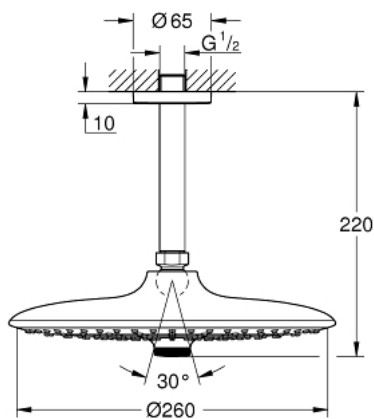

## 26 461 000 EUPHORIA 260 HEAD SHOWER SET CEILING 142 MM, 3 SPRAYS

### PRODUCT DESCRIPTION

- Colour: chrome
- consisting of:
  - head shower Euphoria 260 (26 457)
  - spray patterns: Rain, SmartRain, Jet
  - maximum flow rate (at 3 bar): 7.5 l/min
  - Rainshower shower arm ceiling 142 mm (28 724 000)
- GROHE EcoJoy - less water, perfect flow
- GROHE DreamSpray - perfect spray pattern
- GROHE LongLife finish
- GROHE SpeedClean - effortless limescale removal
- Inner WaterGuide - inner insulation for surface protection
- suitable for instantaneous heater

26 461 000 **EUPHORIA 260 HEAD SHOWER SET CEILING 142 MM, 3 SPRAYS**

**SPARE PARTS**, October 2016 – now

- 1: Escutcheon (Spare part-nr. 11741000)
- 2: Fibre seal dia. Ø 18,5 x Ø 12 x 2 (Spare part-nr. 0138900M)
- 3: Dirt strainer (Spare part-nr. 48007000)