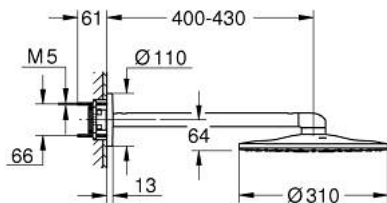

## 26 475 000 RAINSHOWER SMARTACTIVE 310 HEAD SHOWER SET 430 MM, 2 SPRAYS

### PRODUCT DESCRIPTION

- Colour: chrome
- consisting of:
  - head shower Rainshower SmartActive 310
  - spray patterns: GROHE PureRain, ActiveRain
  - horizontal 430 mm shower arm
  - GROHE DreamSpray - perfect spray pattern
  - GROHE LongLife finish
  - GROHE SpeedClean - effortless limescale removal
  - Inner WaterGuide - inner insulation for surface protection
- requires rough-in set 26 483 or 26 484 - to be ordered separately