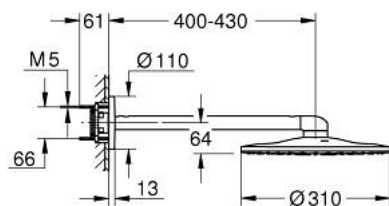

26 475 DA0 RAINSHOWER SMARTACTIVE 310 HEAD SHOWER SET 430 MM, 2 SPRAYS

PRODUCT DESCRIPTION

- Colour: warm sunset
- consisting of:
 - head shower Rainshower SmartActive 310
 - spray patterns: GROHE PureRain, ActiveRain
 - horizontal 430 mm shower arm
 - GROHE DreamSpray - perfect spray pattern
 - GROHE LongLife finish
 - GROHE SpeedClean - effortless limescale removal
 - Inner WaterGuide - inner insulation for surface protection
- requires rough-in set 26 483 or 26 484 - to be ordered separately