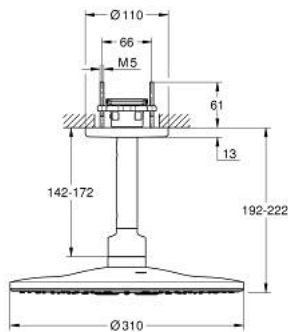

26 477 A00 RAINSHOWER SMARTACTIVE 310 HEAD SHOWER SET CEILING 142 MM, 2 SPRAYS

PRODUCT DESCRIPTION

- Colour: hard graphite
- consisting of:
 - head shower Rainshower SmartActive 310
 - spray patterns: GROHE PureRain, ActiveRain
 - 142 mm ceiling shower arm
- GROHE DreamSpray - perfect spray pattern
- GROHE LongLife finish
- GROHE SpeedClean - effortless limescale removal
- Inner WaterGuide - inner insulation for surface protection
- requires rough-in set 26 483 or 26 484 - to be ordered separately