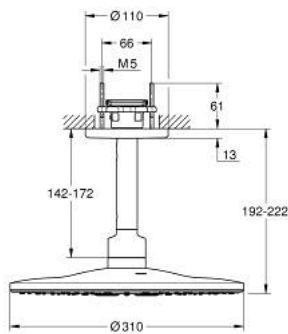

26 477 DC0 RAINSHOWER SMARTACTIVE 310 HEAD SHOWER SET CEILING 142 MM, 2 SPRAYS

PRODUCT DESCRIPTION

- Colour: Supersteel
- consisting of:
 - head shower Rainshower SmartActive 310
 - spray patterns: GROHE PureRain, ActiveRain
 - 142 mm ceiling shower arm
- GROHE DreamSpray - perfect spray pattern
- GROHE LongLife finish
- GROHE SpeedClean - effortless limescale removal
- Inner WaterGuide - inner insulation for surface protection
- requires rough-in set 26 483 or 26 484 - to be ordered separately