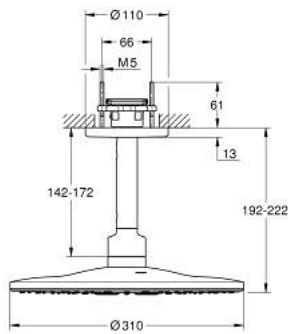

## 26 477 GL0 RAINSHOWER SMARTACTIVE 310 HEAD SHOWER SET CEILING 142 MM, 2 SPRAYS

### PRODUCT DESCRIPTION

- Colour: cool sunrise
- consisting of:
  - head shower Rainshower SmartActive 310
  - spray patterns: GROHE PureRain, ActiveRain
  - 142 mm ceiling shower arm
- GROHE DreamSpray - perfect spray pattern
- GROHE LongLife finish
- GROHE SpeedClean - effortless limescale removal
- Inner WaterGuide - inner insulation for surface protection
- requires rough-in set 26 483 or 26 484 - to be ordered separately