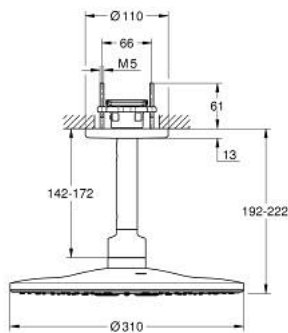

26 477 LS0 RAINSHOWER SMARTACTIVE 310 HEAD SHOWER SET CEILING 142 MM, 2 SPRAYS

PRODUCT DESCRIPTION

- Colour: moon white
- consisting of:
 - head shower Rainshower SmartActive 310, spray plate moon white
 - spray patterns: GROHE PureRain, ActiveRain
- 142 mm ceiling shower arm
- GROHE DreamSpray - perfect spray pattern
- GROHE LongLife finish
- GROHE SpeedClean - effortless limescale removal
- Inner WaterGuide - inner insulation for surface protection
- requires rough-in set 26 483 or 26 484 - to be ordered separately