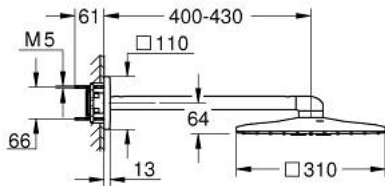

## 26 479 AL0 RAINSHOWER SMARTACTIVE 310 CUBE HEAD SHOWER SET 430 MM, 2 SPRAYS

### PRODUCT DESCRIPTION

- Colour: brushed hard graphite
- consisting of:
  - head shower Rainshower SmartActive 310 Cube
  - spray patterns: GROHE PureRain, ActiveRain
  - horizontal 430 mm shower arm
  - GROHE DreamSpray - perfect spray pattern
  - GROHE LongLife finish
  - GROHE SpeedClean - effortless limescale removal
  - Inner WaterGuide - inner insulation for surface protection
- requires rough-in set 26 483 or 26 484 - to be ordered separately