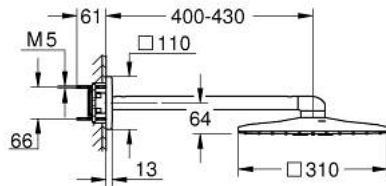

26 479 DC0 RAINSHOWER SMARTACTIVE 310 CUBE HEAD SHOWER SET 430 MM, 2 SPRAYS

PRODUCT DESCRIPTION

- Colour: Supersteel
- consisting of:
 - head shower Rainshower SmartActive 310 Cube
 - spray patterns: GROHE PureRain, ActiveRain
 - horizontal 430 mm shower arm
- GROHE DreamSpray - perfect spray pattern
- GROHE LongLife finish
- GROHE SpeedClean - effortless limescale removal
- Inner WaterGuide - inner insulation for surface protection
- requires rough-in set 26 483 or 26 484 - to be ordered separately