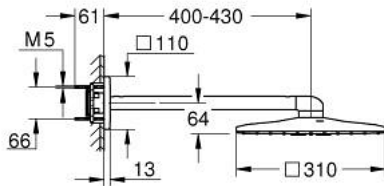

26 479 DL0 RAINSHOWER SMARTACTIVE 310 CUBE HEAD SHOWER SET 430 MM, 2 SPRAYS

PRODUCT DESCRIPTION

- Colour: brushed warm sunset
- consisting of:
 - head shower Rainshower SmartActive 310 Cube
 - spray patterns: GROHE PureRain, ActiveRain
 - horizontal 430 mm shower arm
 - GROHE DreamSpray - perfect spray pattern
 - GROHE LongLife finish
 - GROHE SpeedClean - effortless limescale removal
 - Inner WaterGuide - inner insulation for surface protection
- requires rough-in set 26 483 or 26 484 - to be ordered separately