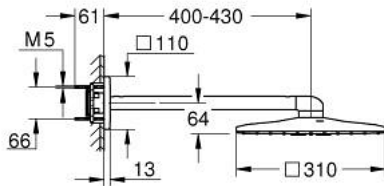

26 479 GN0 RAINSHOWER SMARTACTIVE 310 CUBE HEAD SHOWER SET 430 MM, 2 SPRAYS

PRODUCT DESCRIPTION

- Colour: brushed cool sunrise
- consisting of:
 - head shower Rainshower SmartActive 310 Cube
 - spray patterns: GROHE PureRain, ActiveRain
 - horizontal 430 mm shower arm
 - GROHE DreamSpray - perfect spray pattern
 - GROHE LongLife finish
 - GROHE SpeedClean - effortless limescale removal
 - Inner WaterGuide - inner insulation for surface protection
- requires rough-in set 26 483 or 26 484 - to be ordered separately