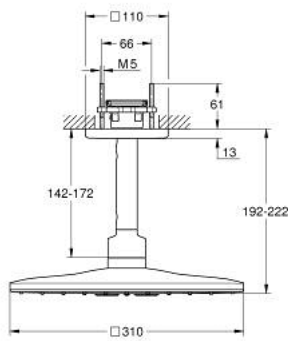

## 26 481 DA0 RAINSHOWER SMARTACTIVE 310 CUBE HEAD SHOWER SET CEILING 142 MM, 2 SPRAYS

### PRODUCT DESCRIPTION

- Colour: warm sunset
- consisting of:
  - head shower Rainshower SmartActive 310 Cube
  - spray patterns: GROHE PureRain, ActiveRain
  - 142 mm ceiling shower arm
  - GROHE DreamSpray - perfect spray pattern
  - GROHE LongLife finish
  - GROHE SpeedClean - effortless limescale removal
  - Inner WaterGuide - inner insulation for surface protection
- requires rough-in set 26 483 or 26 484 - to be ordered separately