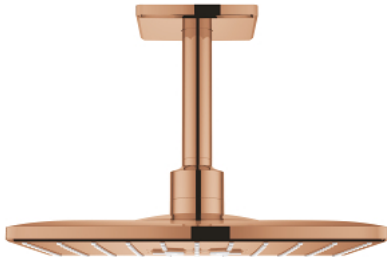

## 26 481 DA0 RAINSHOWER SMARTACTIVE 310 CUBE HEAD SHOWER SET CEILING 142 MM, 2 SPRAYS

### PRODUCT DESCRIPTION

- Colour: warm sunset
- consisting of:
  - head shower Rainshower SmartActive 310 Cube
  - spray patterns: GROHE PureRain, ActiveRain
  - 142 mm ceiling shower arm
  - GROHE DreamSpray - perfect spray pattern
  - GROHE LongLife finish
  - GROHE SpeedClean - effortless limescale removal
  - Inner WaterGuide - inner insulation for surface protection
- requires rough-in set 26 483 or 26 484 - to be ordered separately