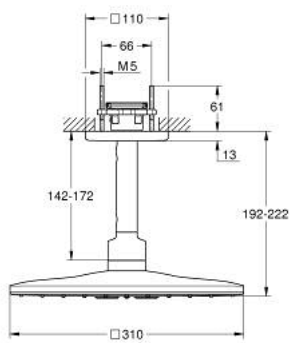

26 481 DC0 RAINSHOWER SMARTACTIVE 310 CUBE HEAD SHOWER SET CEILING 142 MM, 2 SPRAYS

PRODUCT DESCRIPTION

- Colour: Supersteel
- consisting of:
 - head shower Rainshower SmartActive 310 Cube
 - spray patterns: GROHE PureRain, ActiveRain
 - 142 mm ceiling shower arm
- GROHE DreamSpray - perfect spray pattern
- GROHE LongLife finish
- GROHE SpeedClean - effortless limescale removal
- Inner WaterGuide - inner insulation for surface protection
- requires rough-in set 26 483 or 26 484 - to be ordered separately