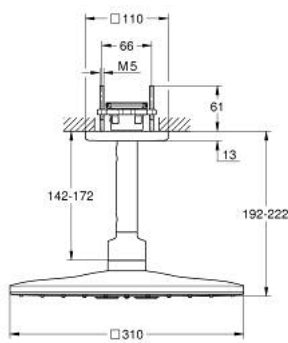

## 26 481 DL0 RAINSHOWER SMARTACTIVE 310 CUBE HEAD SHOWER SET CEILING 142 MM, 2 SPRAYS

### PRODUCT DESCRIPTION

- Colour: brushed warm sunset
- consisting of:
  - head shower Rainshower SmartActive 310 Cube
  - spray patterns: GROHE PureRain, ActiveRain
  - 142 mm ceiling shower arm
- GROHE DreamSpray - perfect spray pattern
- GROHE LongLife finish
- GROHE SpeedClean - effortless limescale removal
- Inner WaterGuide - inner insulation for surface protection
- requires rough-in set 26 483 or 26 484 - to be ordered separately