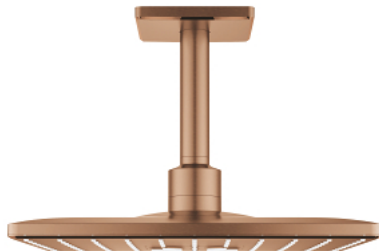

## 26 481 DL0 RAINSHOWER SMARTACTIVE 310 CUBE HEAD SHOWER SET CEILING 142 MM, 2 SPRAYS

### PRODUCT DESCRIPTION

- Colour: brushed warm sunset
- consisting of:
  - head shower Rainshower SmartActive 310 Cube
  - spray patterns: GROHE PureRain, ActiveRain
  - 142 mm ceiling shower arm
- GROHE DreamSpray - perfect spray pattern
- GROHE LongLife finish
- GROHE SpeedClean - effortless limescale removal
- Inner WaterGuide - inner insulation for surface protection
- requires rough-in set 26 483 or 26 484 - to be ordered separately