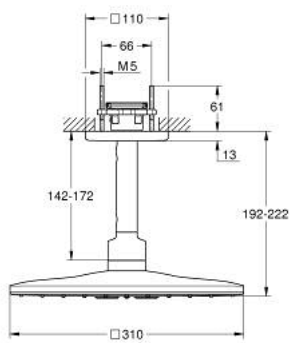

26 481 GN0 RAINSHOWER SMARTACTIVE 310 CUBE HEAD SHOWER SET CEILING 142 MM, 2 SPRAYS

PRODUCT DESCRIPTION

- Colour: brushed cool sunrise
- consisting of:
 - head shower Rainshower SmartActive 310 Cube
 - spray patterns: GROHE PureRain, ActiveRain
 - 142 mm ceiling shower arm
- GROHE DreamSpray - perfect spray pattern
- GROHE LongLife finish
- GROHE SpeedClean - effortless limescale removal
- Inner WaterGuide - inner insulation for surface protection
- requires rough-in set 26 483 or 26 484 - to be ordered separately