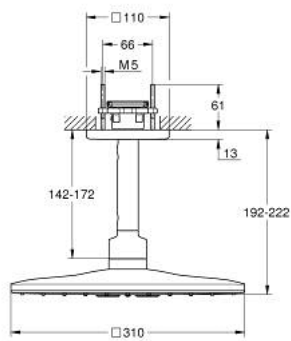

## 26 481 LS0 RAINSHOWER SMARTACTIVE 310 CUBE HEAD SHOWER SET CEILING 142 MM, 2 SPRAYS

### PRODUCT DESCRIPTION

- Colour: moon white
- consisting of:
  - head shower Rainshower SmartActive 310 Cube, spray plate moon white
  - spray patterns: GROHE PureRain, ActiveRain
- 142 mm ceiling shower arm
- GROHE DreamSpray - perfect spray pattern
- GROHE LongLife finish
- GROHE SpeedClean - effortless limescale removal
- Inner WaterGuide - inner insulation for surface protection
- requires rough-in set 26 483 or 26 484 - to be ordered separately