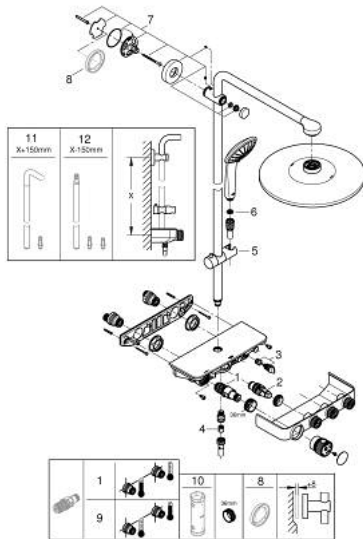

26 507 000 EUPHORIA SMARTCONTROL SYSTEM 310 SHOWER SYSTEM WITH THERMOSTAT FOR WALL MOUNTING

SPARE PARTS, February 2019 – now

1. 1: Thermostatic compact cartridge 1/2" (Spare part-nr. 47439000)
   - 2: Cartridge (Spare part-nr. 48297000)
   - 3: Non-return valve (Spare part-nr. 49069000)
   - 4: Non-return valve (Spare part-nr. 08565000)
   - 5: Glide element (Spare part-nr. 48177000)
   - 6: Dirt strainer (Spare part-nr. 0700200M)
   - 7: Shower bar holder (Spare part-nr. 48279000)
   - 8: Compensation disc (Spare part-nr. 27180000)*
   - 9: GROHE TurboStat cartridge 1/2" (Spare part-nr. 47175000)*
   - 10: Socket Spanner (Spare part-nr. 49059000)*
   - 11: Shower system pipe for retrofitting (Spare part-nr. 48497000)*
   - 12: Shower system pipe for retrofitting (Spare part-nr. 48498000)*
2. Optional accessories