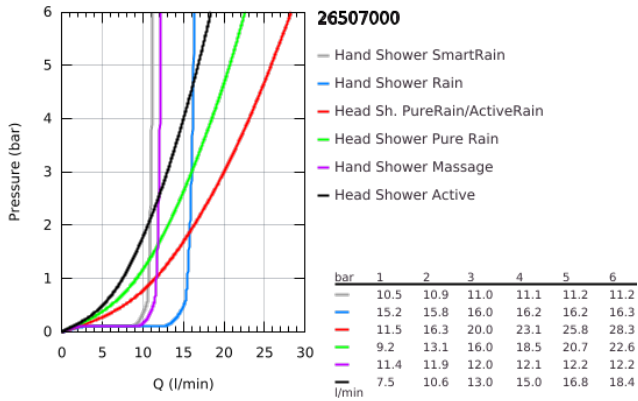

26 507 000 EUPHORIA SMARTCONTROL SYSTEM 310 SHOWER SYSTEM WITH THERMOSTAT FOR WALL MOUNTING

PRODUCT DESCRIPTION

- Colour: chrome
- consisting of:
 - horizontal 450 mm shower arm
 - upper bracket adjustable for minimal adaption to existing drilling holes
 - exposed SmartControl thermostat
- allows change between:
 - head shower Rainshower SmartActive 310
 - spray patterns: GROHE PureRain, ActiveRain
 - maximum flow rate (at 3 bar): 20 l/min
 - hand shower Euphoria 110 Massage, spray plate white (27 221 001)
 - spray patterns: Rain, SmartRain, Massage
 - maximum flow rate (at 3 bar): 16 l/min
 - adjustable in height with gliding element
 - shower hose Silverflex 1750 mm 1/2" x 1/2" (28 388)
 - GROHE DreamSpray - perfect spray pattern
 - GROHE LongLife finish
 - GROHE CoolTouch - no risk of scalding
 - GROHE TurboStat - compact cartridge with wax thermoelement
 - GROHE ProGrip - with knurl structure
 - - GROHE SafeStop at 38°C
 - GROHE SafeStop Plus - optional temperature limiter at 43°C included
 - GROHE SmartControl - control the shower with intuitive push/turn button
 - integrated GROHE EasyReach shower tray
 - GROHE SpeedClean - effortless limescale removal
 - Inner WaterGuide - inner insulation for surface protection
 - TwistStop - to prevent hose from twisting
 - suitable for instantaneous heaters from 18 kW/h
 - minimum flow rate 5 l/min.

26 507 000 EUPHORIA SMARTCONTROL SYSTEM 310 SHOWER SYSTEM WITH THERMOSTAT FOR WALL MOUNTING

26 507 000 EUPHORIA SMARTCONTROL SYSTEM 310 SHOWER SYSTEM WITH THERMOSTAT FOR WALL MOUNTING

SPARE PARTS, February 2019 – now