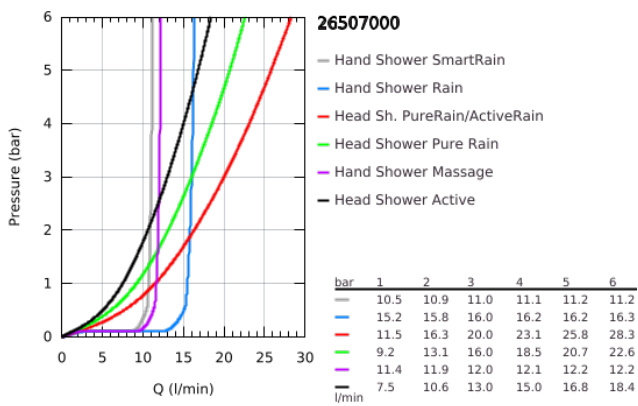

26 507 000 EUPHORIA SMARTCONTROL SYSTEM 310 SHOWER SYSTEM WITH THERMOSTAT FOR WALL MOUNTING

PRODUCT DESCRIPTION

- Colour: chrome
- consisting of:
 - horizontal 450 mm shower arm
 - upper bracket adjustable for minimal adaption to existing drilling holes
 - exposed SmartControl thermostat
- allows change between:
 - head shower Rainshower SmartActive 310
 - spray patterns: GROHE PureRain, ActiveRain
 - maximum flow rate (at 3 bar): 20 l/min
 - hand shower Euphoria 110 Massage, spray plate white (27 221 001)
 - spray patterns: Rain, SmartRain, Massage
 - maximum flow rate (at 3 bar): 16 l/min
 - adjustable in height with gliding element
 - shower hose Silverflex 1750 mm 1/2" x 1/2" (28 388)
 - GROHE DreamSpray - perfect spray pattern
 - GROHE LongLife finish
 - GROHE CoolTouch - no risk of scalding
 - GROHE TurboStat - compact cartridge with wax thermoelement
 - GROHE ProGrip - with knurl structure
 - - GROHE SafeStop at 38°C
 - GROHE SafeStop Plus - optional temperature limiter at 43°C included
 - GROHE SmartControl - control the shower with intuitive push/turn button
 - integrated GROHE EasyReach shower tray
 - GROHE SpeedClean - effortless limescale removal
 - Inner WaterGuide - inner insulation for surface protection
 - TwistStop - to prevent hose from twisting
 - suitable for instantaneous heaters from 18 kW/h
 - minimum flow rate 5 l/min.

26 507 000 EUPHORIA SMARTCONTROL SYSTEM 310 SHOWER SYSTEM WITH THERMOSTAT FOR WALL MOUNTING

26 507 000 EUPHORIA SMARTCONTROL SYSTEM 310 SHOWER SYSTEM WITH THERMOSTAT FOR WALL MOUNTING

SPARE PARTS, February 2019 – now