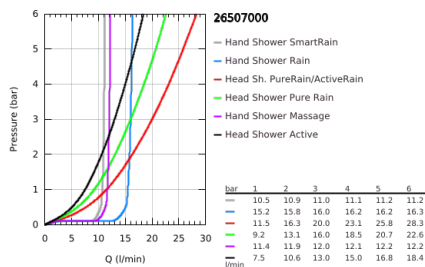

26 507 000 EUPHORIA SMARTCONTROL SYSTEM 310 SHOWER SYSTEM WITH THERMOSTAT FOR WALL MOUNTING

PRODUCT DESCRIPTION

- Colour: chrome
- consisting of:
 - horizontal 450 mm shower arm
 - upper bracket adjustable for minimal adaption to existing drilling holes
 - exposed SmartControl thermostat
- allows change between:
 - head shower Rainshower SmartActive 310
 - spray patterns: GROHE PureRain, ActiveRain
 - maximum flow rate (at 3 bar): 20 l/min
 - hand shower Euphoria 110 Massage, spray plate white (27 221 001)
 - spray patterns: Rain, SmartRain, Massage
 - maximum flow rate (at 3 bar): 16 l/min
 - adjustable in height with gliding element
 - shower hose Silverflex 1750 mm 1/2" x 1/2" (28 388)
 - GROHE DreamSpray - perfect spray pattern
 - GROHE LongLife finish
 - GROHE CoolTouch - no risk of scalding
 - GROHE TurboStat - compact cartridge with wax thermoelement
 - GROHE ProGrip - with knurl structure
 - - GROHE SafeStop at 38°C
 - GROHE SafeStop Plus - optional temperature limiter at 43°C included
 - GROHE SmartControl - control the shower with intuitive push/turn button
 - integrated GROHE EasyReach shower tray
 - GROHE SpeedClean - effortless limescale removal
 - Inner WaterGuide - inner insulation for surface protection
 - TwistStop - to prevent hose from twisting
 - suitable for instantaneous heaters from 18 kW/h
 - minimum flow rate 5 l/min.