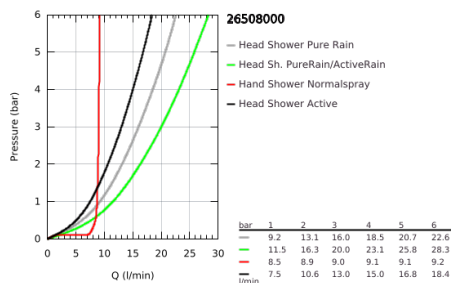

26 508 000 EUPHORIA SMARTCONTROL SYSTEM 310 CUBE SHOWER SYSTEM WITH THERMOSTAT FOR WALL MOUNTING

PRODUCT DESCRIPTION

- Colour: chrome
- consisting of:
 - horizontal 450 mm shower arm
 - upper bracket adjustable for minimal adaption to existing drilling holes
 - exposed SmartControl thermostat
- allows change between:
 - head shower Rainshower SmartActive 310 Cube
 - spray patterns: GROHE PureRain, ActiveRain
 - maximum flow rate (at 3 bar): 20 l/min
 - hand shower Euphoria Cube (27 699 000) 9.5 l/min.
 - maximum flow rate (at 3 bar): 16 l/min
 - adjustable in height with gliding element
 - shower hose Silverflex 1750 mm 1/2" x 1/2" (28 388)
 - GROHE DreamSpray - perfect spray pattern
 - GROHE CoolTouch - no risk of scalding
 - GROHE TurboStat - compact cartridge with wax thermoelement
 - GROHE ProGrip - with knurl structure
 - GROHE LongLife finish
 - - GROHE SafeStop at 38°C
 - GROHE SafeStop Plus - optional temperature limiter at 43°C included
 - GROHE SmartControl - control the shower with intuitive push/turn button
 - integrated GROHE EasyReach shower tray
 - GROHE SpeedClean - effortless limescale removal
 - Inner WaterGuide - inner insulation for surface protection
 - TwistStop - to prevent hose from twisting
 - suitable for instantaneous heaters from 18 kW/h
 - minimum flow rate 5 l/min.