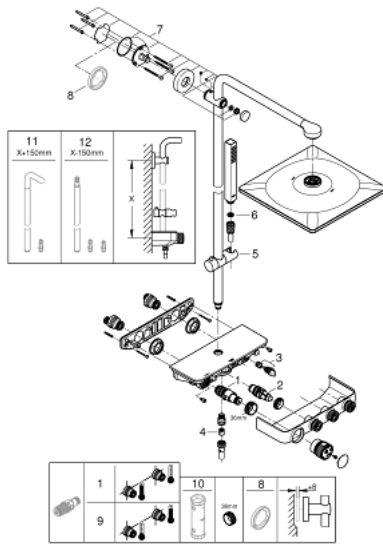

26 508 000 EUPHORIA SMARTCONTROL SYSTEM 310 CUBE SHOWER SYSTEM WITH THERMOSTAT FOR WALL MOUNTING

SPARE PARTS, February 2019 – now

1. 1: Thermostatic compact cartridge 1/2" (Spare part-nr. 47439000)
  2. 2: Cartridge (Spare part-nr. 48297000)
  3. 3: Non-return valve (Spare part-nr. 49069000)
  4. 4: Non-return valve (Spare part-nr. 08565000)
  5. 5: Glide element (Spare part-nr. 48177000)
  6. 6: Dirt strainer (Spare part-nr. 0700200M)
  7. 7: Shower bar holder (Spare part-nr. 48279000)
  8. 8: Compensation disc (Spare part-nr. 27180000)*
  9. 9: GROHE TurboStat cartridge 1/2" (Spare part-nr. 47175000)*
  10. 10: Socket Spanner (Spare part-nr. 49059000)*
  11. 11: Shower system pipe for retrofitting (Spare part-nr. 48497000)*
  12. 12: Shower system pipe for retrofitting (Spare part-nr. 48498000)*
2. Optional accessories