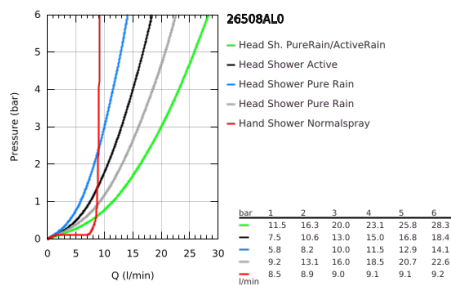

### PRODUCT DESCRIPTION

- Colour: brushed hard graphite
- consisting of:
  - horizontal 450 mm shower arm
  - upper bracket adjustable for minimal adaption to existing drilling holes
  - exposed SmartControl thermostat
- allows change between:
  - head shower Rainshower SmartActive 310 Cube
  - spray patterns: GROHE PureRain, ActiveRain
- maximum flow rate (at 3 bar): 20 l/min
- hand shower Euphoria Cube Stick
- maximum flow rate (at 3 bar): 16 l/min
- adjustable in height with gliding element
- shower hose Silverflex 1750 mm 1/2" x 1/2" (28 388)
- GROHE DreamSpray - perfect spray pattern
- GROHE CoolTouch - no risk of scalding
- GROHE TurboStat - compact cartridge with wax thermoelement
- GROHE ProGrip - with knurl structure
- GROHE LongLife finish
- - GROHE SafeStop at 38°C
- GROHE SafeStop Plus - optional temperature limiter at 43°C included
- GROHE SmartControl - control the shower with intuitive push/turn button
- integrated GROHE EasyReach shower tray
- GROHE SpeedClean - effortless limescale removal
- Inner WaterGuide - inner insulation for surface protection
- TwistStop - to prevent hose from twisting
- suitable for instantaneous heaters from 18 kW/h
- minimum flow rate 5 l/min.