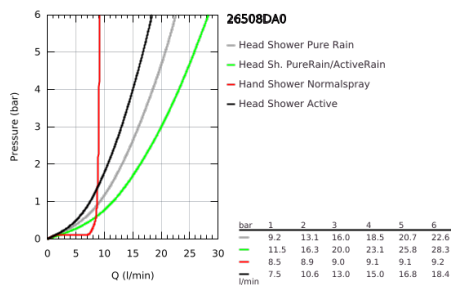

26 508 DA0 EUPHORIA SMARTCONTROL SYSTEM 310 CUBE SHOWER SYSTEM WITH THERMOSTAT FOR WALL MOUNTING

PRODUCT DESCRIPTION

- Colour: warm sunset
- consisting of:
 - horizontal 450 mm shower arm
 - upper bracket adjustable for minimal adaption to existing drilling holes
 - exposed SmartControl thermostat
- allows change between:
 - head shower Rainshower SmartActive 310 Cube
 - spray patterns: GROHE PureRain, ActiveRain
- maximum flow rate (at 3 bar): 20 l/min
- hand shower Euphoria Cube Stick
 - maximum flow rate (at 3 bar): 16 l/min
 - adjustable in height with gliding element
- shower hose Silverflex 1750 mm 1/2" x 1/2" (28 388)
- GROHE DreamSpray - perfect spray pattern
- GROHE CoolTouch - no risk of scalding
- GROHE TurboStat - compact cartridge with wax thermoelement
- GROHE ProGrip - with knurl structure
- GROHE LongLife finish
 - - GROHE SafeStop at 38°C
 - GROHE SafeStop Plus - optional temperature limiter at 43°C included
- GROHE SmartControl - control the shower with intuitive push/turn button
- integrated GROHE EasyReach shower tray
- GROHE SpeedClean - effortless limescale removal
- Inner WaterGuide - inner insulation for surface protection
- TwistStop - to prevent hose from twisting
- suitable for instantaneous heaters from 18 kW/h
- minimum flow rate 5 l/min.

26 508 DA0 EUPHORIA SMARTCONTROL SYSTEM 310 CUBE SHOWER SYSTEM WITH THERMOSTAT FOR WALL MOUNTING

SPARE PARTS, September 2018 – now

- 1: Thermostatic compact cartridge 1/2" (Spare part-nr. 47439000)
- 2: Cartridge (Spare part-nr. 48297000)
- 3: Non-return valve (Spare part-nr. 49069000)
- 4: Non-return valve (Spare part-nr. 08565000)
- 5: Glide element (Spare part-nr. 48177DA0)
- 6: Dirt strainer (Spare part-nr. 0700200M)
- 7: Shower bar holder (Spare part-nr. 48279DA0)
- 9: GROHE TurboStat cartridge 1/2" (Spare part-nr. 47175000)*
- 10: Socket Spanner (Spare part-nr. 49059000)*