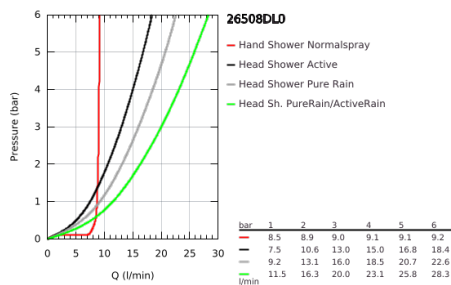

26 508 DL0 EUPHORIA SMARTCONTROL SYSTEM 310 CUBE SHOWER SYSTEM WITH THERMOSTAT FOR WALL MOUNTING

PRODUCT DESCRIPTION

- Colour: brushed warm sunset
- consisting of:
 - horizontal 450 mm shower arm
 - upper bracket adjustable for minimal adaption to existing drilling holes
 - exposed SmartControl thermostat
- allows change between:
 - head shower Rainshower SmartActive 310 Cube
 - spray patterns: GROHE PureRain, ActiveRain
- maximum flow rate (at 3 bar): 20 l/min
- hand shower Euphoria Cube Stick
- maximum flow rate (at 3 bar): 16 l/min
- adjustable in height with gliding element
- shower hose Silverflex 1750 mm 1/2" x 1/2" (28 388)
- GROHE DreamSpray - perfect spray pattern
- GROHE CoolTouch - no risk of scalding
- GROHE TurboStat - compact cartridge with wax thermoelement
- GROHE ProGrip - with knurl structure
- GROHE LongLife finish
- - GROHE SafeStop at 38°C
- GROHE SafeStop Plus - optional temperature limiter at 43°C included
- GROHE SmartControl - control the shower with intuitive push/turn button
- integrated GROHE EasyReach shower tray
- GROHE SpeedClean - effortless limescale removal
- Inner WaterGuide - inner insulation for surface protection
- TwistStop - to prevent hose from twisting
- suitable for instantaneous heaters from 18 kW/h
- minimum flow rate 5 l/min.

26 508 DL0 EUPHORIA SMARTCONTROL SYSTEM 310 CUBE SHOWER SYSTEM WITH THERMOSTAT FOR WALL MOUNTING

SPARE PARTS, September 2018 – now

- 1: Thermostatic compact cartridge 1/2" (Spare part-nr. 47439000)
- 2: Cartridge (Spare part-nr. 48297000)
- 3: Non-return valve (Spare part-nr. 49069000)
- 4: Non-return valve (Spare part-nr. 08565000)
- 5: Glide element (Spare part-nr. 48177DL0)
- 6: Dirt strainer (Spare part-nr. 0700200M)
- 7: Shower bar holder (Spare part-nr. 48279DL0)
- 9: GROHE TurboStat cartridge 1/2" (Spare part-nr. 47175000)*
- 10: Socket Spanner (Spare part-nr. 49059000)*