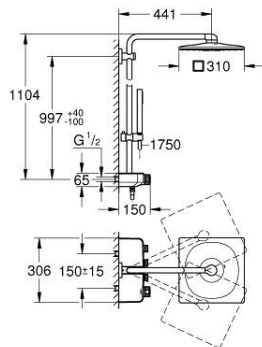

26 508 DL0 EUPHORIA SMARTCONTROL SYSTEM 310 CUBE SHOWER SYSTEM WITH THERMOSTAT FOR WALL MOUNTING

PRODUCT DESCRIPTION

- Colour: brushed warm sunset
- consisting of:
 - horizontal 450 mm shower arm
 - upper bracket adjustable for minimal adaption to existing drilling holes
 - exposed SmartControl thermostat
- allows change between:
 - head shower Rainshower SmartActive 310 Cube
 - spray patterns: GROHE PureRain, ActiveRain
- maximum flow rate (at 3 bar): 20 l/min
- hand shower Euphoria Cube Stick
- maximum flow rate (at 3 bar): 16 l/min
- adjustable in height with gliding element
- shower hose Silverflex 1750 mm 1/2" x 1/2" (28 388)
- GROHE DreamSpray - perfect spray pattern
- GROHE CoolTouch - no risk of scalding
- GROHE TurboStat - compact cartridge with wax thermoelement
- GROHE ProGrip - with knurl structure
- GROHE LongLife finish
- - GROHE SafeStop at 38°C
- GROHE SafeStop Plus - optional temperature limiter at 43°C included
- GROHE SmartControl - control the shower with intuitive push/turn button
- integrated GROHE EasyReach shower tray
- GROHE SpeedClean - effortless limescale removal
- Inner WaterGuide - inner insulation for surface protection
- TwistStop - to prevent hose from twisting
- suitable for instantaneous heaters from 18 kW/h
- minimum flow rate 5 l/min.

26 508 DL0 EUPHORIA SMARTCONTROL SYSTEM 310 CUBE SHOWER SYSTEM WITH THERMOSTAT FOR WALL MOUNTING

SPARE PARTS, September 2018 – now

- 1: Thermostatic compact cartridge 1/2" (Spare part-nr. 47439000)
- 2: Cartridge (Spare part-nr. 48297000)
- 3: Non-return valve (Spare part-nr. 49069000)
- 4: Non-return valve (Spare part-nr. 08565000)
- 5: Glide element (Spare part-nr. 48177DL0)
- 6: Dirt strainer (Spare part-nr. 0700200M)
- 7: Shower bar holder (Spare part-nr. 48279DL0)
- 9: GROHE TurboStat cartridge 1/2" (Spare part-nr. 47175000)*
- 10: Socket Spanner (Spare part-nr. 49059000)*