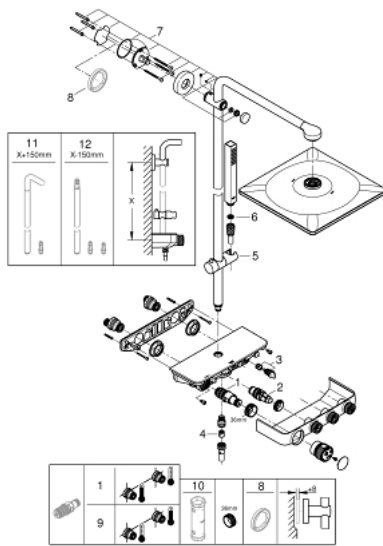

26 508 DL0 EUPHORIA SMARTCONTROL SYSTEM 310 CUBE SHOWER SYSTEM WITH THERMOSTAT FOR WALL MOUNTING

PRODUCT DESCRIPTION

- Colour: brushed warm sunset
- consisting of:
 - horizontal 450 mm shower arm
 - upper bracket adjustable for minimal adaption to existing drilling holes
 - exposed SmartControl thermostat
- allows change between:
 - head shower Rainshower SmartActive 310 Cube
 - spray patterns: GROHE PureRain, ActiveRain
- maximum flow rate (at 3 bar): 20 l/min
- hand shower Euphoria Cube Stick
- maximum flow rate (at 3 bar): 16 l/min
- adjustable in height with gliding element
- shower hose Silverflex 1750 mm 1/2" x 1/2" (28 388)
- GROHE DreamSpray - perfect spray pattern
- GROHE CoolTouch - no risk of scalding
- GROHE TurboStat - compact cartridge with wax thermoelement
- GROHE ProGrip - with knurl structure
- GROHE LongLife finish
- - GROHE SafeStop at 38°C
- GROHE SafeStop Plus - optional temperature limiter at 43°C included
- GROHE SmartControl - control the shower with intuitive push/turn button
- integrated GROHE EasyReach shower tray
- GROHE SpeedClean - effortless limescale removal
- Inner WaterGuide - inner insulation for surface protection
- TwistStop - to prevent hose from twisting
- suitable for instantaneous heaters from 18 kW/h
- minimum flow rate 5 l/min.

26 508 DL0 EUPHORIA SMARTCONTROL SYSTEM 310 CUBE SHOWER SYSTEM WITH THERMOSTAT FOR WALL MOUNTING

SPARE PARTS, September 2018 – now

- 1: Thermostatic compact cartridge 1/2" (Spare part-nr. 47439000)
- 2: Cartridge (Spare part-nr. 48297000)
- 3: Non-return valve (Spare part-nr. 49069000)
- 4: Non-return valve (Spare part-nr. 08565000)
- 5: Glide element (Spare part-nr. 48177DL0)
- 6: Dirt strainer (Spare part-nr. 0700200M)
- 7: Shower bar holder (Spare part-nr. 48279DL0)
- 9: GROHE TurboStat cartridge 1/2" (Spare part-nr. 47175000)*
- 10: Socket Spanner (Spare part-nr. 49059000)*