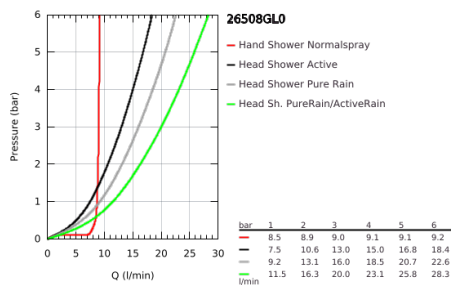

26 508 GL0 EUPHORIA SMARTCONTROL SYSTEM 310 CUBE SHOWER SYSTEM WITH THERMOSTAT FOR WALL MOUNTING

PRODUCT DESCRIPTION

- Colour: cool sunrise
- consisting of:
 - horizontal 450 mm shower arm
 - upper bracket adjustable for minimal adaption to existing drilling holes
 - exposed SmartControl thermostat
- allows change between:
 - head shower Rainshower SmartActive 310 Cube
 - spray patterns: GROHE PureRain, ActiveRain
- maximum flow rate (at 3 bar): 20 l/min
- hand shower Euphoria Cube Stick
 - maximum flow rate (at 3 bar): 16 l/min
- adjustable in height with gliding element
- shower hose Silverflex 1750 mm 1/2" x 1/2" (28 388)
- GROHE DreamSpray - perfect spray pattern
- GROHE CoolTouch - no risk of scalding
- GROHE TurboStat - compact cartridge with wax thermoelement
- GROHE ProGrip - with knurl structure
- GROHE LongLife finish
 - - GROHE SafeStop at 38°C
 - GROHE SafeStop Plus - optional temperature limiter at 43°C included
- GROHE SmartControl - control the shower with intuitive push/turn button
- integrated GROHE EasyReach shower tray
- GROHE SpeedClean - effortless limescale removal
- Inner WaterGuide - inner insulation for surface protection
- TwistStop - to prevent hose from twisting
- suitable for instantaneous heaters from 18 kW/h
- minimum flow rate 5 l/min.

26 508 GL0 EUPHORIA SMARTCONTROL SYSTEM 310 CUBE SHOWER SYSTEM WITH THERMOSTAT FOR WALL MOUNTING

SPARE PARTS, September 2018 – now

- 1: Thermostatic compact cartridge 1/2" (Spare part-nr. 47439000)
- 2: Cartridge (Spare part-nr. 48297000)
- 3: Non-return valve (Spare part-nr. 49069000)
- 4: Non-return valve (Spare part-nr. 08565000)
- 5: Glide element (Spare part-nr. 48177GL0)
- 6: Dirt strainer (Spare part-nr. 0700200M)
- 7: Shower bar holder (Spare part-nr. 48279GL0)
- 9: GROHE TurboStat cartridge 1/2" (Spare part-nr. 47175000)*
- 10: Socket Spanner (Spare part-nr. 49059000)*