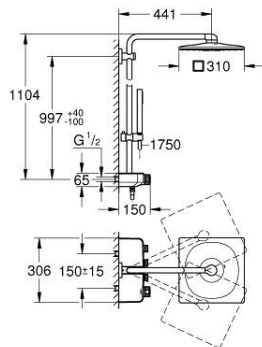

26 508 GL0 EUPHORIA SMARTCONTROL SYSTEM 310 CUBE SHOWER SYSTEM WITH THERMOSTAT FOR WALL MOUNTING

PRODUCT DESCRIPTION

- Colour: cool sunrise
- consisting of:
 - horizontal 450 mm shower arm
 - upper bracket adjustable for minimal adaption to existing drilling holes
 - exposed SmartControl thermostat
- allows change between:
 - head shower Rainshower SmartActive 310 Cube
 - spray patterns: GROHE PureRain, ActiveRain
- maximum flow rate (at 3 bar): 20 l/min
- hand shower Euphoria Cube Stick
 - maximum flow rate (at 3 bar): 16 l/min
- adjustable in height with gliding element
- shower hose Silverflex 1750 mm 1/2" x 1/2" (28 388)
- GROHE DreamSpray - perfect spray pattern
- GROHE CoolTouch - no risk of scalding
- GROHE TurboStat - compact cartridge with wax thermoelement
- GROHE ProGrip - with knurl structure
- GROHE LongLife finish
 - - GROHE SafeStop at 38°C
 - GROHE SafeStop Plus - optional temperature limiter at 43°C included
- GROHE SmartControl - control the shower with intuitive push/turn button
- integrated GROHE EasyReach shower tray
- GROHE SpeedClean - effortless limescale removal
- Inner WaterGuide - inner insulation for surface protection
- TwistStop - to prevent hose from twisting
- suitable for instantaneous heaters from 18 kW/h
- minimum flow rate 5 l/min.

26 508 GL0 EUPHORIA SMARTCONTROL SYSTEM 310 CUBE SHOWER SYSTEM WITH THERMOSTAT FOR WALL MOUNTING

SPARE PARTS, September 2018 – now

- 1: Thermostatic compact cartridge 1/2" (Spare part-nr. 47439000)
- 2: Cartridge (Spare part-nr. 48297000)
- 3: Non-return valve (Spare part-nr. 49069000)
- 4: Non-return valve (Spare part-nr. 08565000)
- 5: Glide element (Spare part-nr. 48177GL0)
- 6: Dirt strainer (Spare part-nr. 0700200M)
- 7: Shower bar holder (Spare part-nr. 48279GL0)
- 9: GROHE TurboStat cartridge 1/2" (Spare part-nr. 47175000)*
- 10: Socket Spanner (Spare part-nr. 49059000)*