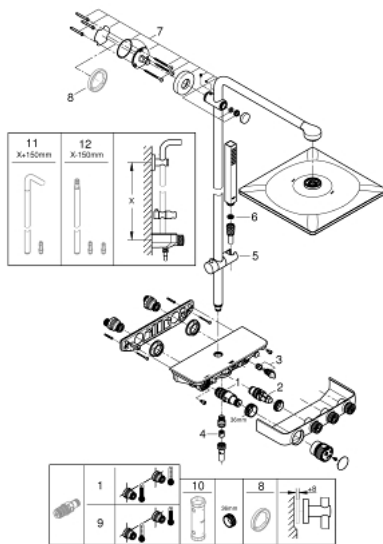

## 26 508 GN0 EUPHORIA SMARTCONTROL SYSTEM 310 CUBE SHOWER SYSTEM WITH THERMOSTAT FOR WALL MOUNTING

### PRODUCT DESCRIPTION

- Colour: brushed cool sunrise
- consisting of:
  - horizontal 450 mm shower arm
  - upper bracket adjustable for minimal adaption to existing drilling holes
  - exposed SmartControl thermostat
- allows change between:
  - head shower Rainshower SmartActive 310 Cube
  - spray patterns: GROHE PureRain, ActiveRain
  - maximum flow rate (at 3 bar): 20 l/min
  - hand shower Euphoria Cube Stick
  - maximum flow rate (at 3 bar): 16 l/min
  - adjustable in height with gliding element
  - shower hose Silverflex 1750 mm 1/2" x 1/2" (28 388)
- GROHE DreamSpray - perfect spray pattern
- GROHE CoolTouch - no risk of scalding
- GROHE TurboStat - compact cartridge with wax thermoelement
- GROHE ProGrip - with knurl structure
- GROHE LongLife finish
- - GROHE SafeStop at 38°C
- GROHE SafeStop Plus - optional temperature limiter at 43°C included
- GROHE SmartControl - control the shower with intuitive push/turn button
- integrated GROHE EasyReach shower tray
- GROHE SpeedClean - effortless limescale removal
- Inner WaterGuide - inner insulation for surface protection
- TwistStop - to prevent hose from twisting
- suitable for instantaneous heaters from 18 kW/h
- minimum flow rate 5 l/min.

### SPARE PARTS, September 2018 – now

- 1: Thermostatic compact cartridge 1/2" (Spare part-nr. 47439000)
- 2: Cartridge (Spare part-nr. 48297000)
- 3: Non-return valve (Spare part-nr. 49069000)
- 4: Non-return valve (Spare part-nr. 08565000)
- 5: Glide element (Spare part-nr. 48177GN0)
- 6: Dirt strainer (Spare part-nr. 0700200M)
- 7: Shower bar holder (Spare part-nr. 48279GN0)
- 9: GROHE TurboStat cartridge 1/2" (Spare part-nr. 47175000)\*
- 10: Socket Spanner (Spare part-nr. 49059000)\*