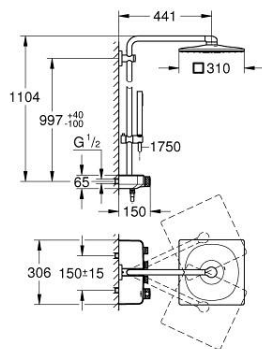

## 26 508 GN0 EUPHORIA SMARTCONTROL SYSTEM 310 CUBE SHOWER SYSTEM WITH THERMOSTAT FOR WALL MOUNTING

### PRODUCT DESCRIPTION

- Colour: brushed cool sunrise
- consisting of:
  - horizontal 450 mm shower arm
  - upper bracket adjustable for minimal adaption to existing drilling holes
  - exposed SmartControl thermostat
- allows change between:
  - head shower Rainshower SmartActive 310 Cube
  - spray patterns: GROHE PureRain, ActiveRain
  - maximum flow rate (at 3 bar): 20 l/min
  - hand shower Euphoria Cube Stick
  - maximum flow rate (at 3 bar): 16 l/min
  - adjustable in height with gliding element
  - shower hose Silverflex 1750 mm 1/2" x 1/2" (28 388)
- GROHE DreamSpray - perfect spray pattern
- GROHE CoolTouch - no risk of scalding
- GROHE TurboStat - compact cartridge with wax thermoelement
- GROHE ProGrip - with knurl structure
- GROHE LongLife finish
- - GROHE SafeStop at 38°C
- GROHE SafeStop Plus - optional temperature limiter at 43°C included
- GROHE SmartControl - control the shower with intuitive push/turn button
- integrated GROHE EasyReach shower tray
- GROHE SpeedClean - effortless limescale removal
- Inner WaterGuide - inner insulation for surface protection
- TwistStop - to prevent hose from twisting
- suitable for instantaneous heaters from 18 kW/h
- minimum flow rate 5 l/min.

### SPARE PARTS, September 2018 – now

- 1: Thermostatic compact cartridge 1/2" (Spare part-nr. 47439000)
- 2: Cartridge (Spare part-nr. 48297000)
- 3: Non-return valve (Spare part-nr. 49069000)
- 4: Non-return valve (Spare part-nr. 08565000)
- 5: Glide element (Spare part-nr. 48177GN0)
- 6: Dirt strainer (Spare part-nr. 0700200M)
- 7: Shower bar holder (Spare part-nr. 48279GN0)
- 9: GROHE TurboStat cartridge 1/2" (Spare part-nr. 47175000)\*
- 10: Socket Spanner (Spare part-nr. 49059000)\*