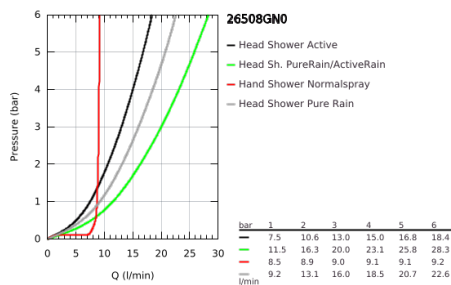

## 26 508 GN0 EUPHORIA SMARTCONTROL SYSTEM 310 CUBE SHOWER SYSTEM WITH THERMOSTAT FOR WALL MOUNTING

### PRODUCT DESCRIPTION

- Colour: brushed cool sunrise
- consisting of:
  - horizontal 450 mm shower arm
  - upper bracket adjustable for minimal adaption to existing drilling holes
  - exposed SmartControl thermostat
- allows change between:
  - head shower Rainshower SmartActive 310 Cube
  - spray patterns: GROHE PureRain, ActiveRain
  - maximum flow rate (at 3 bar): 20 l/min
  - hand shower Euphoria Cube Stick
  - maximum flow rate (at 3 bar): 16 l/min
  - adjustable in height with gliding element
  - shower hose Silverflex 1750 mm 1/2" x 1/2" (28 388)
- GROHE DreamSpray - perfect spray pattern
- GROHE CoolTouch - no risk of scalding
- GROHE TurboStat - compact cartridge with wax thermoelement
- GROHE ProGrip - with knurl structure
- GROHE LongLife finish
- - GROHE SafeStop at 38°C
- GROHE SafeStop Plus - optional temperature limiter at 43°C included
- GROHE SmartControl - control the shower with intuitive push/turn button
- integrated GROHE EasyReach shower tray
- GROHE SpeedClean - effortless limescale removal
- Inner WaterGuide - inner insulation for surface protection
- TwistStop - to prevent hose from twisting
- suitable for instantaneous heaters from 18 kW/h
- minimum flow rate 5 l/min.