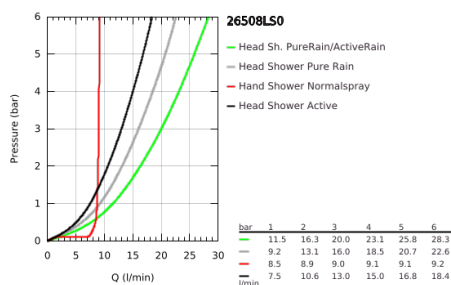

26 508 LS0 EUPHORIA SMARTCONTROL SYSTEM 310 CUBE SHOWER SYSTEM WITH THERMOSTAT FOR WALL MOUNTING

PRODUCT DESCRIPTION

- Colour: moon white/chrome
- consisting of:
 - horizontal 450 mm shower arm
 - upper bracket adjustable for minimal adaption to existing drilling holes
 - exposed SmartControl thermostat
- allows change between:
 - head shower Rainshower SmartActive 310 Cube, spray plate moon white
 - spray patterns: GROHE PureRain, ActiveRain
- maximum flow rate (at 3 bar): 20 l/min
- hand shower Euphoria Cube Stick (27 698 000)
 - maximum flow rate (at 3 bar): 16 l/min
- adjustable in height with gliding element
- shower hose Silverflex 1750 mm 1/2" x 1/2" (28 388)
- GROHE DreamSpray - perfect spray pattern
- GROHE LongLife finish
- GROHE CoolTouch - no risk of scalding
- GROHE TurboStat - compact cartridge with wax thermoelement
- GROHE ProGrip - with knurl structure
- - GROHE SafeStop at 38°C
- GROHE SafeStop Plus - optional temperature limiter at 43°C included
- GROHE SmartControl - control the shower with intuitive push/turn button
- integrated GROHE EasyReach shower tray
- GROHE SpeedClean - effortless limescale removal
- Inner WaterGuide - inner insulation for surface protection
- TwistStop - to prevent hose from twisting
- suitable for instantaneous heaters from 18 kW/h
- minimum flow rate 5 l/min.