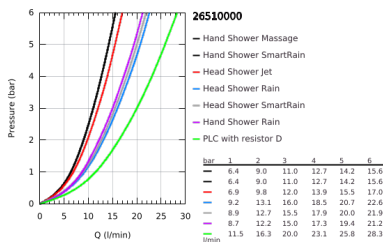

26 510 000 EUPHORIA SMARTCONTROL SYSTEM 260 SHOWER SYSTEM WITH BATH THERMOSTAT FOR WALL MOUNTING

PRODUCT DESCRIPTION

- Colour: chrome
- consisting of:
 - horizontal swivable 450 mm shower arm
 - upper bracket adjustable for minimal adaption to existing drilling holes
 - exposed SmartControl bath thermostat
- allows change between:
 - head shower Euphoria 260 (26 455)
 - spray patterns: Rain, SmartRain, Jet
 - maximum flow rate (at 3 bar): 20 l/min
- with ball joint
- rotation angle $\pm 15^\circ$
- bath inlet
 - hand shower Euphoria 110 Massage, spray plate white (27 221 001)
 - spray patterns: Rain, SmartRain, Massage
 - maximum flow rate (at 3 bar): 16 l/min
 - adjustable in height with gliding element
 - shower hose Silverflex 1750 mm 1/2" x 1/2" (28 388)
- GROHE DreamSpray - perfect spray pattern
- GROHE LongLife finish
- GROHE CoolTouch - no risk of scalding
- GROHE TurboStat - compact cartridge with wax thermoelement
- GROHE ProGrip - with knurl structure
- - GROHE SafeStop at 38°C
- GROHE SafeStop Plus - optional temperature limiter at 43°C included
- GROHE SmartControl - control the shower with intuitive push/turn button
- integrated GROHE EasyReach shower tray
- GROHE SpeedClean - effortless limescale removal
- Inner WaterGuide - inner insulation for surface protection
- TwistStop - to prevent hose from twisting
- suitable for instantaneous heaters from 18 kW/h
- minimum flow rate 5 l/min.