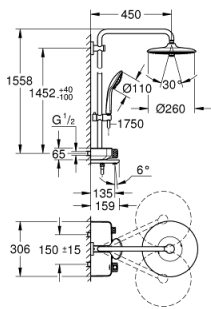

26 510 000 EUPHORIA SMARTCONTROL SYSTEM 260 SHOWER SYSTEM WITH BATH THERMOSTAT FOR WALL MOUNTING

PRODUCT DESCRIPTION

- Colour: chrome
- consisting of:
 - horizontal swivable 450 mm shower arm
 - upper bracket adjustable for minimal adaption to existing drilling holes
 - exposed SmartControl bath thermostat
- allows change between:
 - head shower Euphoria 260 (26 455)
 - spray patterns: Rain, SmartRain, Jet
 - maximum flow rate (at 3 bar): 20 l/min
- with ball joint
- rotation angle $\pm 15^\circ$
- bath inlet
 - hand shower Euphoria 110 Massage, spray plate white (27 221 001)
 - spray patterns: Rain, SmartRain, Massage
 - maximum flow rate (at 3 bar): 16 l/min
 - adjustable in height with gliding element
 - shower hose Silverflex 1750 mm 1/2" x 1/2" (28 388)
- GROHE DreamSpray - perfect spray pattern
- GROHE LongLife finish
- GROHE CoolTouch - no risk of scalding
- GROHE TurboStat - compact cartridge with wax thermoelement
- GROHE ProGrip - with knurl structure
- - GROHE SafeStop at 38°C
- GROHE SafeStop Plus - optional temperature limiter at 43°C included
- GROHE SmartControl - control the shower with intuitive push/turn button
- integrated GROHE EasyReach shower tray
- GROHE SpeedClean - effortless limescale removal
- Inner WaterGuide - inner insulation for surface protection
- TwistStop - to prevent hose from twisting
- suitable for instantaneous heaters from 18 kW/h
- minimum flow rate 5 l/min.