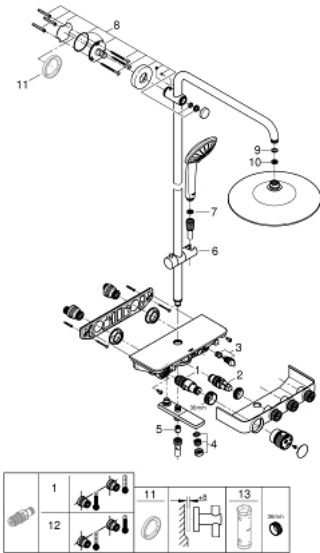

26 510 000 EUPHORIA SMARTCONTROL SYSTEM 260 SHOWER SYSTEM WITH BATH THERMOSTAT FOR WALL MOUNTING

SPARE PARTS, May 2017 – now

- 1: Thermostatic compact cartridge 1/2" (Spare part-nr. 47439000)
- 2: Cartridge (Spare part-nr. 48297000)
- 3: Non-return valve (Spare part-nr. 49069000)
- 4: Mousseur (Spare part-nr. 13941000)
- 5: Non-return valve (Spare part-nr. 08565000)
- 6: Glide element (Spare part-nr. 48177000)
- 7: Dirt strainer (Spare part-nr. 0700200M)
- 8: Shower bar holder (Spare part-nr. 48279000)
- 9: Fibre seal dia. Ø 18,5 x Ø 12 x 2 (Spare part-nr. 0138900M)
- 10: Dirt strainer (Spare part-nr. 48007000)
- 11: Compensation disc (Spare part-nr. 27180000)*
- 12: GROHE TurboStat cartridge 1/2" (Spare part-nr. 47175000)*
- 13: Socket Spanner (Spare part-nr. 49059000)*

* Optional accessories