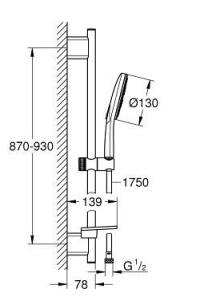

26 548 000 **RAINSHOWER SMARTACTIVE 130 SHOWER RAIL SET 3 SPRAYS**

PRODUCT DESCRIPTION

- Colour: chrome
- consisting of:
 - hand shower Rainshower SmartActive 130 (26 574)
 - maximum flow rate (at 3 bar): 8.5 l/min
 - shower rail 900 mm
 - with wall holders made of metal
 - shower hose Silverflex 1750 mm 1/2" x 1/2" (28 388)
 - GROHE EasyReach tray
 - GROHE EcoJoy - less water, perfect flow
 - GROHE DreamSpray - perfect spray pattern
 - GROHE LongLife finish
 - GROHE FastFixation Plus adjustable distance between brackets for adaption to existing drilling holes
 - GROHE TileFix adjustable depth on upper and lower bracket
 - GROHE SpeedClean - effortless limescale removal
 - Inner WaterGuide - inner insulation for surface protection
 - TwistStop - to prevent hose from twisting
 - suitable for instantaneous heater
 - min. recommended pressure 1.0 bar

26 548 000 RAINSHOWER SMARTACTIVE 130 SHOWER RAIL SET 3 SPRAYS

SPARE PARTS, December 2017 – now

1: Shower bar holder (Spare part-nr. 48425000)

2: Glide element (Spare part-nr. 48424000)

3: Soap dish (Spare part-nr. 48426000)

4: Dirt strainer (Spare part-nr. 0700200M)