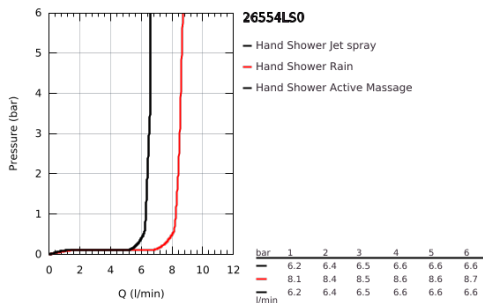

26 554 LS0 RAINSHOWER SMARTACTIVE 150 HAND SHOWER 3 SPRAYS

PRODUCT DESCRIPTION

- Colour: moon white
- spray plate moon white
- spray patterns: Rain, Jet, ActiveMassage
- maximum flow rate (at 3 bar): 8.5 l/min
- GROHE EcoJoy - less water, perfect flow
- GROHE DreamSpray - perfect spray pattern
- GROHE SmartTip showering spray selection via push of a ring
- GROHE LongLife finish
- GROHE SpeedClean - effortless limescale removal
- Inner WaterGuide - inner insulation for surface protection
- universal mounting system, fitting all standard shower hoses
- suitable for instantaneous heater
- min. recommended pressure 1.0 bar