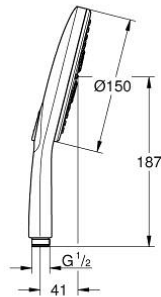

26 554 LS0 RAINSHOWER SMARTACTIVE 150 HAND SHOWER 3 SPRAYS

PRODUCT DESCRIPTION

- Colour: moon white
- spray plate moon white
- spray patterns: Rain, Jet, ActiveMassage
- maximum flow rate (at 3 bar): 8.5 l/min
- GROHE EcoJoy - less water, perfect flow
- GROHE DreamSpray - perfect spray pattern
- GROHE SmartTip showering spray selection via push of a ring
- GROHE LongLife finish
- GROHE SpeedClean - effortless limescale removal
- Inner WaterGuide - inner insulation for surface protection
- universal mounting system, fitting all standard shower hoses
- suitable for instantaneous heater
- min. recommended pressure 1.0 bar

26 554 LS0 RAINSHOWER SMARTACTIVE 150 HAND SHOWER 3 SPRAYS

SPARE PARTS, December 2017 – now

1: Dirt strainer (Spare part-nr. 0700200M)