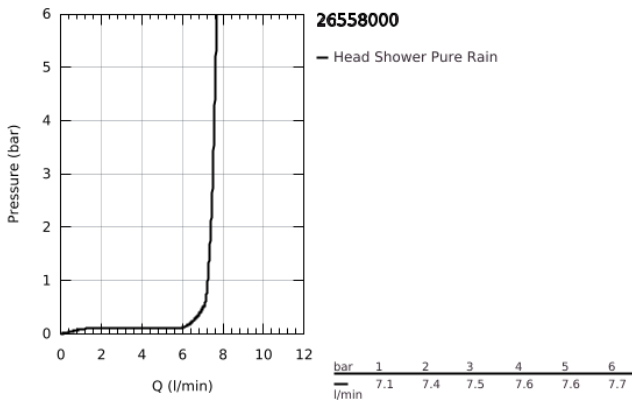

26 558 000 **RAINSHOWER MONO 310 HEAD SHOWER SET 422 MM, 1 SPRAY**

PRODUCT DESCRIPTION

- Colour: chrome
- consisting of:
 - head shower Rainshower 310
 - spray pattern: GROHE PureRain
 - maximum flow rate (at 3 bar): 7.5 l/min
 - shower arm 422 mm (26 146)
- GROHE EcoJoy - less water, perfect flow
- GROHE DreamSpray - perfect spray pattern
- GROHE LongLife finish
- GROHE SpeedClean - effortless limescale removal
- Inner WaterGuide - inner insulation for surface protection
- suitable for instantaneous heater

26 558 000 **RAINSHOWER MONO 310 HEAD SHOWER SET 422 MM, 1 SPRAY**

SPARE PARTS, January 2018 – now

1: Fibre seal dia. Ø 18,5 x Ø 12 x 2 (Spare part-nr. 0138900M)

2: Dirt strainer (Spare part-nr. 48007000)