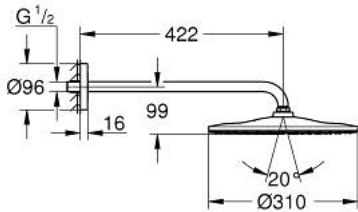

26 558 000 **RAINSHOWER MONO 310 HEAD SHOWER SET 422 MM, 1 SPRAY**

PRODUCT DESCRIPTION

- Colour: chrome
- consisting of:
 - head shower Rainshower 310
 - spray pattern: GROHE PureRain
 - maximum flow rate (at 3 bar): 7.5 l/min
 - shower arm 422 mm (26 146)
- GROHE EcoJoy - less water, perfect flow
- GROHE DreamSpray - perfect spray pattern
- GROHE LongLife finish
- GROHE SpeedClean - effortless limescale removal
- Inner WaterGuide - inner insulation for surface protection
- suitable for instantaneous heater

26 558 000 **RAINSHOWER MONO 310 HEAD SHOWER SET 422 MM, 1 SPRAY**

SPARE PARTS, January 2018 – now

1: Fibre seal dia. Ø 18,5 x Ø 12 x 2 (Spare part-nr. 0138900M)

2: Dirt strainer (Spare part-nr. 48007000)