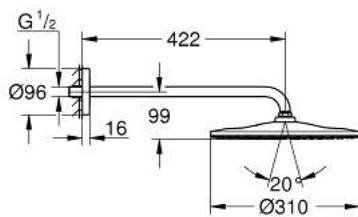

26 558 AL0 RAINSHOWER MONO 310 HEAD SHOWER SET 422 MM, 1 SPRAY

PRODUCT DESCRIPTION

- Colour: brushed hard graphite
- consisting of:
 - head shower Rainshower 310
 - spray pattern: GROHE PureRain
 - maximum flow rate (at 3 bar): 7.5 l/min
 - shower arm 422 mm
- GROHE EcoJoy - less water, perfect flow
- GROHE DreamSpray - perfect spray pattern
- GROHE LongLife finish
- GROHE SpeedClean - effortless limescale removal
- Inner WaterGuide - inner insulation for surface protection
- suitable for instantaneous heater

26 558 AL0 RAINSHOWER MONO 310 HEAD SHOWER SET 422 MM, 1 SPRAY

SPARE PARTS, September 2018 – now

1: Fibre seal dia. \varnothing 18,5 x \varnothing 12 x 2 (Spare part-nr. 0138900M)

2: Dirt strainer (Spare part-nr. 48007000)