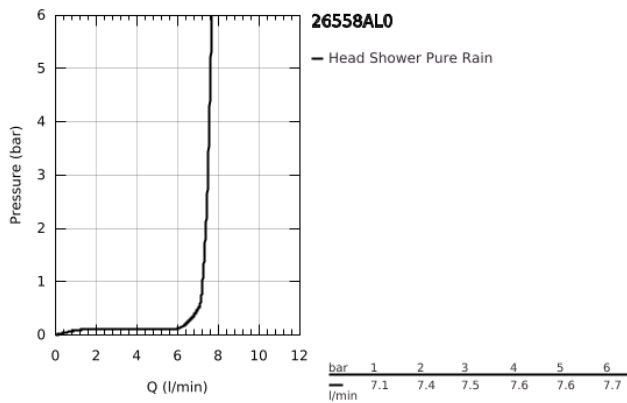

26 558 AL0 RAINSHOWER MONO 310 HEAD SHOWER SET 422 MM, 1 SPRAY

PRODUCT DESCRIPTION

- Colour: brushed hard graphite
- consisting of:
 - head shower Rainshower 310
 - spray pattern: GROHE PureRain
 - maximum flow rate (at 3 bar): 7.5 l/min
 - shower arm 422 mm
- GROHE EcoJoy - less water, perfect flow
- GROHE DreamSpray - perfect spray pattern
- GROHE LongLife finish
- GROHE SpeedClean - effortless limescale removal
- Inner WaterGuide - inner insulation for surface protection
- suitable for instantaneous heater

26 558 AL0 RAINSHOWER MONO 310 HEAD SHOWER SET 422 MM, 1 SPRAY

SPARE PARTS, September 2018 – now

1: Fibre seal dia. \varnothing 18,5 x \varnothing 12 x 2 (Spare part-nr. 0138900M)

2: Dirt strainer (Spare part-nr. 48007000)