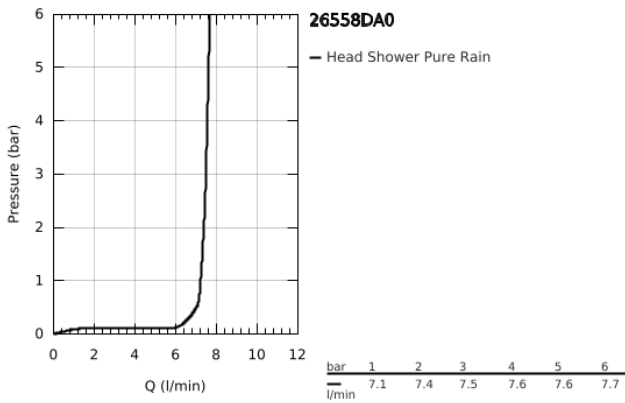

26 558 DA0 RAINSHOWER MONO 310 HEAD SHOWER SET 422 MM, 1 SPRAY

PRODUCT DESCRIPTION

- Colour: warm sunset
- consisting of:
 - head shower Rainshower 310
 - spray pattern: GROHE PureRain
 - maximum flow rate (at 3 bar): 7.5 l/min
 - shower arm 422 mm
- GROHE EcoJoy - less water, perfect flow
- GROHE DreamSpray - perfect spray pattern
- GROHE LongLife finish
- GROHE SpeedClean - effortless limescale removal
- Inner WaterGuide - inner insulation for surface protection
- suitable for instantaneous heater

26 558 DA0 RAINSHOWER MONO 310 HEAD SHOWER SET 422 MM, 1 SPRAY

SPARE PARTS, September 2018 – now

1: Fibre seal dia. Ø 18,5 x Ø 12 x 2 (Spare part-nr. 0138900M)

2: Dirt strainer (Spare part-nr. 48007000)