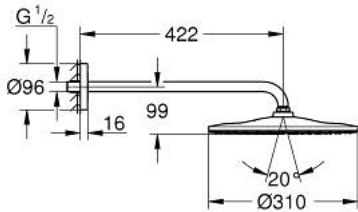

26 558 DA0 RAINSHOWER MONO 310 HEAD SHOWER SET 422 MM, 1 SPRAY

PRODUCT DESCRIPTION

- Colour: warm sunset
- consisting of:
 - head shower Rainshower 310
 - spray pattern: GROHE PureRain
 - maximum flow rate (at 3 bar): 7.5 l/min
 - shower arm 422 mm
- GROHE EcoJoy - less water, perfect flow
- GROHE DreamSpray - perfect spray pattern
- GROHE LongLife finish
- GROHE SpeedClean - effortless limescale removal
- Inner WaterGuide - inner insulation for surface protection
- suitable for instantaneous heater

26 558 DA0 RAINSHOWER MONO 310 HEAD SHOWER SET 422 MM, 1 SPRAY

SPARE PARTS, September 2018 – now

1: Fibre seal dia. Ø 18,5 x Ø 12 x 2 (Spare part-nr. 0138900M)

2: Dirt strainer (Spare part-nr. 48007000)