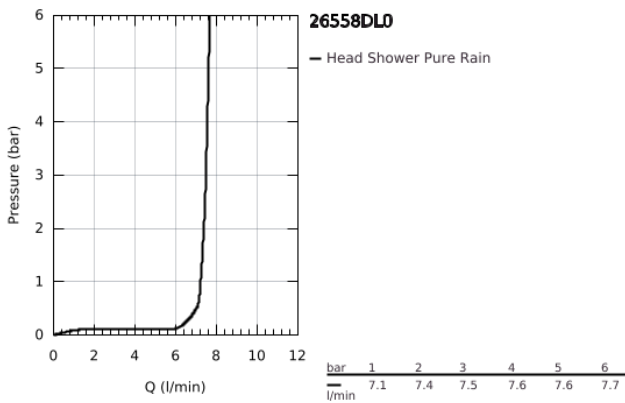

## 26 558 DL0 RAINSHOWER MONO 310 HEAD SHOWER SET 422 MM, 1 SPRAY

### PRODUCT DESCRIPTION

- Colour: brushed warm sunset
- consisting of:
  - head shower Rainshower 310
  - spray pattern: GROHE PureRain
  - maximum flow rate (at 3 bar): 7.5 l/min
  - shower arm 422 mm
- GROHE EcoJoy - less water, perfect flow
- GROHE DreamSpray - perfect spray pattern
- GROHE LongLife finish
- GROHE SpeedClean - effortless limescale removal
- Inner WaterGuide - inner insulation for surface protection
- suitable for instantaneous heater

26 558 DL0 **RAINSHOWER MONO 310 HEAD SHOWER SET 422 MM, 1 SPRAY**

**SPARE PARTS**, September 2018 – now

1: Fibre seal dia. Ø 18,5 x Ø 12 x 2 (Spare part-nr. 0138900M)

2: Dirt strainer (Spare part-nr. 48007000)