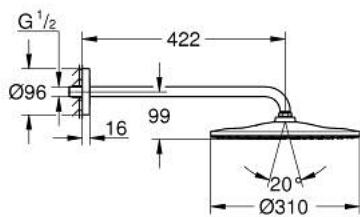

## 26 558 DL0 RAINSHOWER MONO 310 HEAD SHOWER SET 422 MM, 1 SPRAY

### PRODUCT DESCRIPTION

- Colour: brushed warm sunset
- consisting of:
  - head shower Rainshower 310
  - spray pattern: GROHE PureRain
  - maximum flow rate (at 3 bar): 7.5 l/min
  - shower arm 422 mm
- GROHE EcoJoy - less water, perfect flow
- GROHE DreamSpray - perfect spray pattern
- GROHE LongLife finish
- GROHE SpeedClean - effortless limescale removal
- Inner WaterGuide - inner insulation for surface protection
- suitable for instantaneous heater

26 558 DL0 **RAINSHOWER MONO 310 HEAD SHOWER SET 422 MM, 1 SPRAY**

**SPARE PARTS**, September 2018 – now

1: Fibre seal dia. Ø 18,5 x Ø 12 x 2 (Spare part-nr. 0138900M)

2: Dirt strainer (Spare part-nr. 48007000)