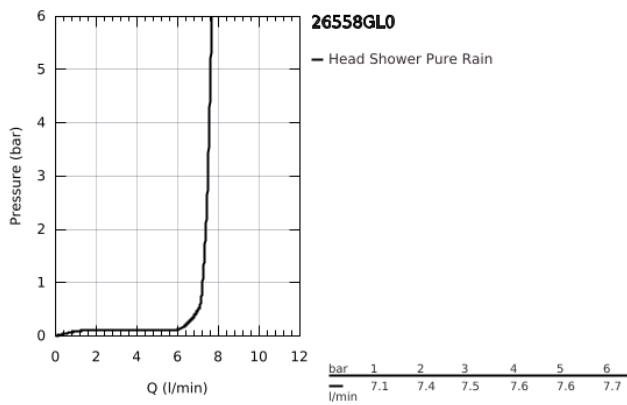

26 558 GL0 RAINSHOWER MONO 310 HEAD SHOWER SET 422 MM, 1 SPRAY

PRODUCT DESCRIPTION

- Colour: cool sunrise
- consisting of:
 - head shower Rainshower 310
 - spray pattern: GROHE PureRain
 - maximum flow rate (at 3 bar): 7.5 l/min
 - shower arm 422 mm
- GROHE EcoJoy - less water, perfect flow
- GROHE DreamSpray - perfect spray pattern
- GROHE LongLife finish
- GROHE SpeedClean - effortless limescale removal
- Inner WaterGuide - inner insulation for surface protection
- suitable for instantaneous heater

26 558 GL0 RAINSHOWER MONO 310 HEAD SHOWER SET 422 MM, 1 SPRAY

SPARE PARTS, September 2018 – now

1: Fibre seal dia. \varnothing 18,5 x \varnothing 12 x 2 (Spare part-nr. 0138900M)

2: Dirt strainer (Spare part-nr. 48007000)