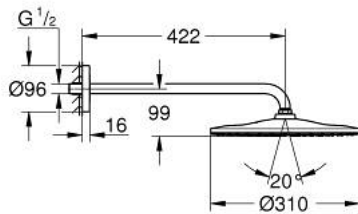

26 558 GL0 RAINSHOWER MONO 310 HEAD SHOWER SET 422 MM, 1 SPRAY

PRODUCT DESCRIPTION

- Colour: cool sunrise
- consisting of:
 - head shower Rainshower 310
 - spray pattern: GROHE PureRain
 - maximum flow rate (at 3 bar): 7.5 l/min
 - shower arm 422 mm
- GROHE EcoJoy - less water, perfect flow
- GROHE DreamSpray - perfect spray pattern
- GROHE LongLife finish
- GROHE SpeedClean - effortless limescale removal
- Inner WaterGuide - inner insulation for surface protection
- suitable for instantaneous heater

26 558 GL0 RAINSHOWER MONO 310 HEAD SHOWER SET 422 MM, 1 SPRAY

SPARE PARTS, September 2018 – now

1: Fibre seal dia. \varnothing 18,5 x \varnothing 12 x 2 (Spare part-nr. 0138900M)

2: Dirt strainer (Spare part-nr. 48007000)