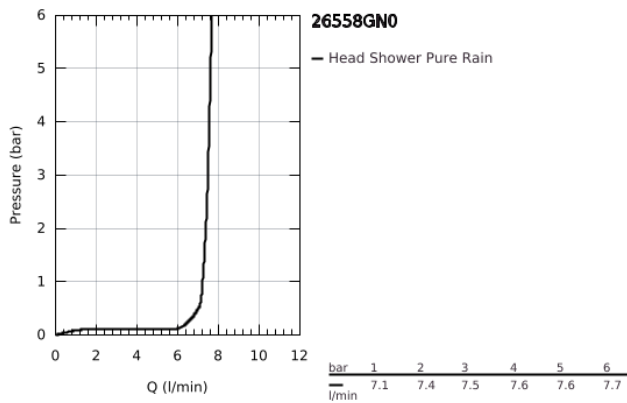

## 26 558 GN0 RAINSHOWER MONO 310 HEAD SHOWER SET 422 MM, 1 SPRAY

### PRODUCT DESCRIPTION

- Colour: brushed cool sunrise
- consisting of:
  - head shower Rainshower 310
  - spray pattern: GROHE PureRain
  - maximum flow rate (at 3 bar): 7.5 l/min
  - shower arm 422 mm
- GROHE EcoJoy - less water, perfect flow
- GROHE DreamSpray - perfect spray pattern
- GROHE LongLife finish
- GROHE SpeedClean - effortless limescale removal
- Inner WaterGuide - inner insulation for surface protection
- suitable for instantaneous heater

## 26 558 GN0 RAINSHOWER MONO 310 HEAD SHOWER SET 422 MM, 1 SPRAY

**SPARE PARTS**, September 2018 – now

1: Fibre seal dia. Ø 18,5 x Ø 12 x 2 (Spare part-nr. 0138900M)

2: Dirt strainer (Spare part-nr. 48007000)