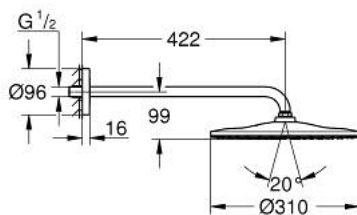

## 26 558 GN0 RAINSHOWER MONO 310 HEAD SHOWER SET 422 MM, 1 SPRAY

### PRODUCT DESCRIPTION

- Colour: brushed cool sunrise
- consisting of:
  - head shower Rainshower 310
  - spray pattern: GROHE PureRain
  - maximum flow rate (at 3 bar): 7.5 l/min
  - shower arm 422 mm
- GROHE EcoJoy - less water, perfect flow
- GROHE DreamSpray - perfect spray pattern
- GROHE LongLife finish
- GROHE SpeedClean - effortless limescale removal
- Inner WaterGuide - inner insulation for surface protection
- suitable for instantaneous heater

## 26 558 GN0 RAINSHOWER MONO 310 HEAD SHOWER SET 422 MM, 1 SPRAY

**SPARE PARTS**, September 2018 – now

1: Fibre seal dia. Ø 18,5 x Ø 12 x 2 (Spare part-nr. 0138900M)

2: Dirt strainer (Spare part-nr. 48007000)