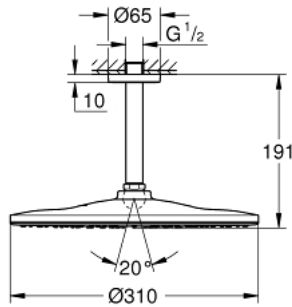

26 559 000 **RAINSHOWER MONO 310 HEAD SHOWER SET CEILING 142 MM, 1 SPRAY**

PRODUCT DESCRIPTION

- Colour: chrome
- consisting of:
 - head shower Rainshower 310, spray plate chrome (26 561)
 - spray pattern: GROHE PureRain
 - maximum flow rate (at 3 bar): 19 l/min
 - Rainshower shower arm ceiling 142 mm (28 724 000)
 - GROHE DreamSpray - perfect spray pattern
 - GROHE LongLife finish
 - GROHE SpeedClean - effortless limescale removal
 - Inner WaterGuide - inner insulation for surface protection
- suitable for instantaneous heater

26 559 000 **RAINSHOWER MONO 310 HEAD SHOWER SET CEILING 142 MM, 1 SPRAY**

SPARE PARTS, January 2018 – now

- 1: Escutcheon (Spare part-nr. 11741000)
- 2: Fibre seal dia. Ø 18,5 x Ø 12 x 2 (Spare part-nr. 0138900M)
- 3: Dirt strainer (Spare part-nr. 48007000)