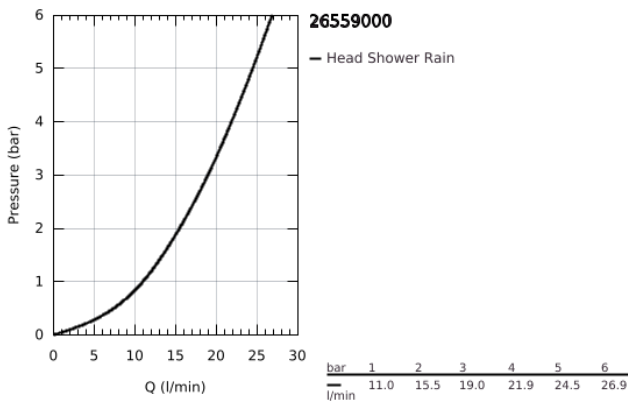

26 559 000 **RAINSHOWER MONO 310 HEAD SHOWER SET CEILING 142 MM, 1 SPRAY**

PRODUCT DESCRIPTION

- Colour: chrome
- consisting of:
 - head shower Rainshower 310, spray plate chrome (26 561)
 - spray pattern: GROHE PureRain
 - maximum flow rate (at 3 bar): 19 l/min
 - Rainshower shower arm ceiling 142 mm (28 724 000)
 - GROHE DreamSpray - perfect spray pattern
 - GROHE LongLife finish
 - GROHE SpeedClean - effortless limescale removal
 - Inner WaterGuide - inner insulation for surface protection
- suitable for instantaneous heater

26 559 000 **RAINSHOWER MONO 310 HEAD SHOWER SET CEILING 142 MM, 1 SPRAY**

SPARE PARTS, January 2018 – now

- 1: Escutcheon (Spare part-nr. 11741000)
- 2: Fibre seal dia. Ø 18,5 x Ø 12 x 2 (Spare part-nr. 0138900M)
- 3: Dirt strainer (Spare part-nr. 48007000)