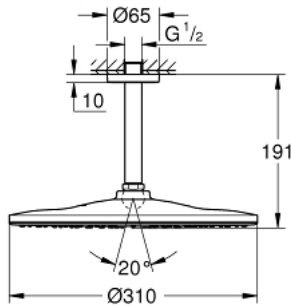

26 560 000 **RAINSHOWER MONO 310 HEAD SHOWER SET CEILING 142 MM, 1 SPRAY**

PRODUCT DESCRIPTION

- Colour: chrome
- consisting of:
 - head shower Rainshower 310
 - spray pattern: GROHE PureRain
 - maximum flow rate (at 3 bar): 7.5 l/min
- Rainshower shower arm ceiling 142 mm (28 724 000)
- GROHE EcoJoy - less water, perfect flow
- GROHE DreamSpray - perfect spray pattern
- GROHE LongLife finish
- GROHE SpeedClean - effortless limescale removal
- Inner WaterGuide - inner insulation for surface protection
- suitable for instantaneous heater

26 560 000 **RAINSHOWER MONO 310 HEAD SHOWER SET CEILING 142 MM, 1 SPRAY**

SPARE PARTS, January 2018 – now

- 1: Escutcheon (Spare part-nr. 11741000)
- 2: Fibre seal dia. Ø 18,5 x Ø 12 x 2 (Spare part-nr. 0138900M)
- 3: Dirt strainer (Spare part-nr. 48007000)