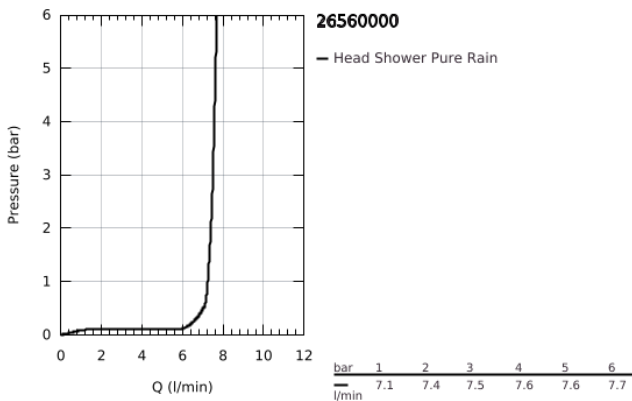

26 560 000 **RAINSHOWER MONO 310 HEAD SHOWER SET CEILING 142 MM, 1 SPRAY**

PRODUCT DESCRIPTION

- Colour: chrome
- consisting of:
 - head shower Rainshower 310
 - spray pattern: GROHE PureRain
 - maximum flow rate (at 3 bar): 7.5 l/min
- Rainshower shower arm ceiling 142 mm (28 724 000)
- GROHE EcoJoy - less water, perfect flow
- GROHE DreamSpray - perfect spray pattern
- GROHE LongLife finish
- GROHE SpeedClean - effortless limescale removal
- Inner WaterGuide - inner insulation for surface protection
- suitable for instantaneous heater

26 560 000 **RAINSHOWER MONO 310 HEAD SHOWER SET CEILING 142 MM, 1 SPRAY**

SPARE PARTS, January 2018 – now

- 1: Escutcheon (Spare part-nr. 11741000)
- 2: Fibre seal dia. Ø 18,5 x Ø 12 x 2 (Spare part-nr. 0138900M)
- 3: Dirt strainer (Spare part-nr. 48007000)