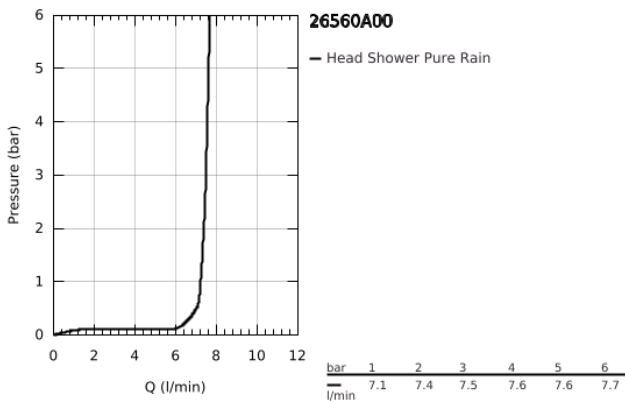

## 26 560 A00 RAINSHOWER MONO 310 HEAD SHOWER SET CEILING 142 MM, 1 SPRAY

### PRODUCT DESCRIPTION

- Colour: hard graphite
- consisting of:
  - head shower Rainshower 310
  - spray pattern: GROHE PureRain
  - maximum flow rate (at 3 bar): 7.5 l/min
  - Rainshower shower arm ceiling 142 mm
  - GROHE EcoJoy - less water, perfect flow
  - GROHE DreamSpray - perfect spray pattern
  - GROHE LongLife finish
  - GROHE SpeedClean - effortless limescale removal
  - Inner WaterGuide - inner insulation for surface protection
  - suitable for instantaneous heater

## 26 560 A00 RAINSHOWER MONO 310 HEAD SHOWER SET CEILING 142 MM, 1 SPRAY

**SPARE PARTS**, September 2018 – now

1: escutcheon (Spare part-nr. 11741A00)

2: Fibre seal dia.  $\varnothing$  18,5 x  $\varnothing$  12 x 2 (Spare part-nr. 0138900M)