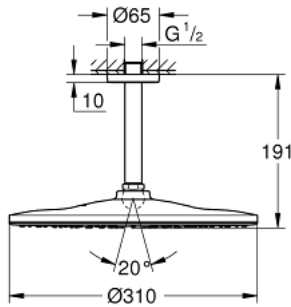

## 26 560 A00 RAINSHOWER MONO 310 HEAD SHOWER SET CEILING 142 MM, 1 SPRAY

### PRODUCT DESCRIPTION

- Colour: hard graphite
- consisting of:
  - head shower Rainshower 310
  - spray pattern: GROHE PureRain
  - maximum flow rate (at 3 bar): 7.5 l/min
  - Rainshower shower arm ceiling 142 mm
  - GROHE EcoJoy - less water, perfect flow
  - GROHE DreamSpray - perfect spray pattern
  - GROHE LongLife finish
  - GROHE SpeedClean - effortless limescale removal
  - Inner WaterGuide - inner insulation for surface protection
  - suitable for instantaneous heater

## 26 560 A00 RAINSHOWER MONO 310 HEAD SHOWER SET CEILING 142 MM, 1 SPRAY

**SPARE PARTS**, September 2018 – now

1: escutcheon (Spare part-nr. 11741A00)

2: Fibre seal dia.  $\varnothing$  18,5 x  $\varnothing$  12 x 2 (Spare part-nr. 0138900M)