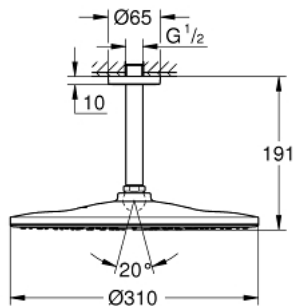

26 560 AL0 RAINSHOWER MONO 310 HEAD SHOWER SET CEILING 142 MM, 1 SPRAY

PRODUCT DESCRIPTION

- Colour: brushed hard graphite
- consisting of:
 - head shower Rainshower 310
 - spray pattern: GROHE PureRain
 - maximum flow rate (at 3 bar): 7.5 l/min
 - Rainshower shower arm ceiling 142 mm
 - GROHE EcoJoy - less water, perfect flow
 - GROHE LongLife finish
 - GROHE SpeedClean - effortless limescale removal
 - GROHE DreamSpray - perfect spray pattern
 - Inner WaterGuide - inner insulation for surface protection
 - suitable for instantaneous heater

26 560 AL0 RAINSHOWER MONO 310 HEAD SHOWER SET CEILING 142 MM, 1 SPRAY

SPARE PARTS, September 2018 – now

1: Escutcheon (Spare part-nr. 11741AL0)

2: Fibre seal dia. Ø 18,5 x Ø 12 x 2 (Spare part-nr. 0138900M)