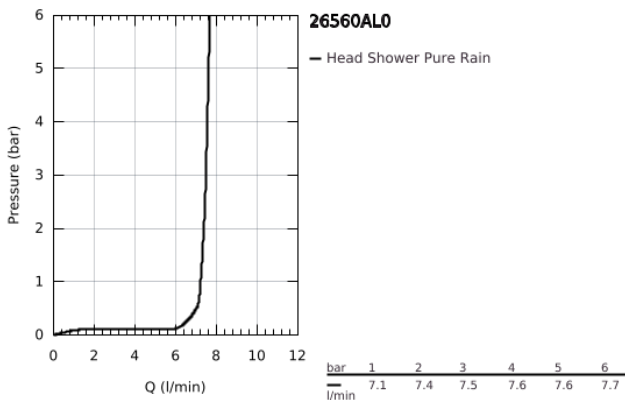

26 560 AL0 RAINSHOWER MONO 310 HEAD SHOWER SET CEILING 142 MM, 1 SPRAY

PRODUCT DESCRIPTION

- Colour: brushed hard graphite
- consisting of:
 - head shower Rainshower 310
 - spray pattern: GROHE PureRain
 - maximum flow rate (at 3 bar): 7.5 l/min
 - Rainshower shower arm ceiling 142 mm
 - GROHE EcoJoy - less water, perfect flow
 - GROHE LongLife finish
 - GROHE SpeedClean - effortless limescale removal
 - GROHE DreamSpray - perfect spray pattern
 - Inner WaterGuide - inner insulation for surface protection
 - suitable for instantaneous heater

26 560 AL0 RAINSHOWER MONO 310 HEAD SHOWER SET CEILING 142 MM, 1 SPRAY

SPARE PARTS, September 2018 – now

1: Escutcheon (Spare part-nr. 11741AL0)

2: Fibre seal dia. Ø 18,5 x Ø 12 x 2 (Spare part-nr. 0138900M)