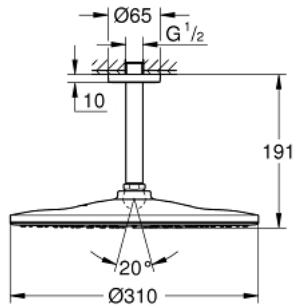

## 26 560 DA0 RAINSHOWER MONO 310 HEAD SHOWER SET CEILING 142 MM, 1 SPRAY

### PRODUCT DESCRIPTION

- Colour: warm sunset
- consisting of:
  - head shower Rainshower 310
  - spray pattern: GROHE PureRain
  - maximum flow rate (at 3 bar): 7.5 l/min
  - Rainshower shower arm ceiling 142 mm
  - GROHE EcoJoy - less water, perfect flow
  - GROHE DreamSpray - perfect spray pattern
  - GROHE LongLife finish
  - GROHE SpeedClean - effortless limescale removal
  - Inner WaterGuide - inner insulation for surface protection
- suitable for instantaneous heater

## 26 560 DA0 RAINSHOWER MONO 310 HEAD SHOWER SET CEILING 142 MM, 1 SPRAY

**SPARE PARTS**, September 2018 – now

1: escutcheon (Spare part-nr. 11741DA0)

2: Fibre seal dia.  $\varnothing$  18,5 x  $\varnothing$  12 x 2 (Spare part-nr. 0138900M)