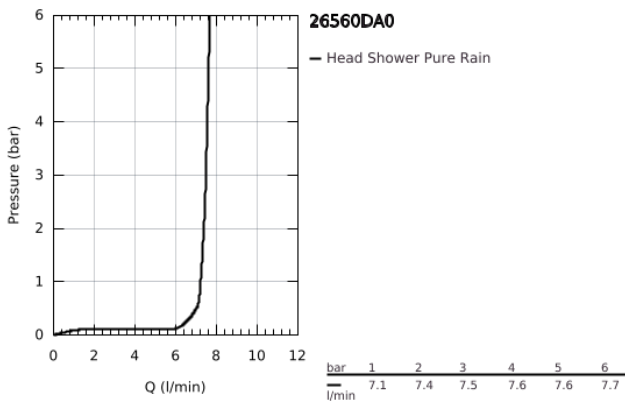

## 26 560 DA0 RAINSHOWER MONO 310 HEAD SHOWER SET CEILING 142 MM, 1 SPRAY

### PRODUCT DESCRIPTION

- Colour: warm sunset
- consisting of:
  - head shower Rainshower 310
  - spray pattern: GROHE PureRain
  - maximum flow rate (at 3 bar): 7.5 l/min
  - Rainshower shower arm ceiling 142 mm
  - GROHE EcoJoy - less water, perfect flow
  - GROHE DreamSpray - perfect spray pattern
  - GROHE LongLife finish
  - GROHE SpeedClean - effortless limescale removal
  - Inner WaterGuide - inner insulation for surface protection
- suitable for instantaneous heater

## 26 560 DA0 RAINSHOWER MONO 310 HEAD SHOWER SET CEILING 142 MM, 1 SPRAY

**SPARE PARTS**, September 2018 – now

1: escutcheon (Spare part-nr. 11741DA0)

2: Fibre seal dia.  $\varnothing$  18,5 x  $\varnothing$  12 x 2 (Spare part-nr. 0138900M)