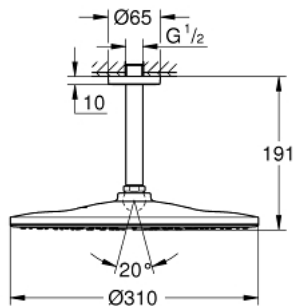

26 560 DC0 RAINSHOWER MONO 310 HEAD SHOWER SET CEILING 142 MM, 1 SPRAY

PRODUCT DESCRIPTION

- Colour: Supersteel
- consisting of:
 - head shower Rainshower 310
 - spray pattern: GROHE PureRain
 - maximum flow rate (at 3 bar): 7.5 l/min
 - Rainshower shower arm ceiling 142 mm
 - GROHE EcoJoy - less water, perfect flow
 - GROHE DreamSpray - perfect spray pattern
 - GROHE LongLife finish
 - GROHE SpeedClean - effortless limescale removal
 - Inner WaterGuide - inner insulation for surface protection
 - suitable for instantaneous heater

26 560 DC0 RAINSHOWER MONO 310 HEAD SHOWER SET CEILING 142 MM, 1 SPRAY

SPARE PARTS, July 2018 – now

- 1: Escutcheon (Spare part-nr. 11741000)
- 2: Fibre seal dia. \varnothing 18,5 x \varnothing 12 x 2 (Spare part-nr. 0138900M)
- 3: Dirt strainer (Spare part-nr. 48007000)