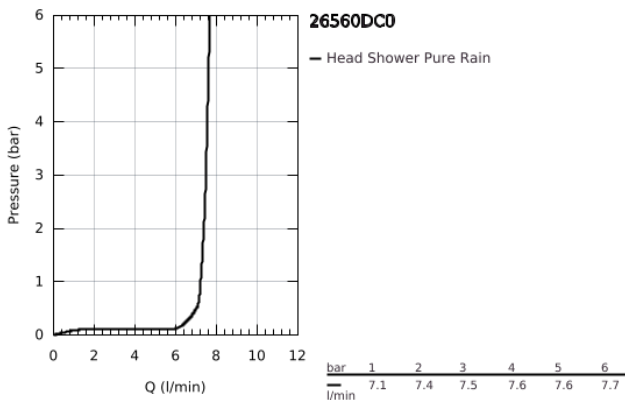

26 560 DC0 RAINSHOWER MONO 310 HEAD SHOWER SET CEILING 142 MM, 1 SPRAY

PRODUCT DESCRIPTION

- Colour: Supersteel
- consisting of:
 - head shower Rainshower 310
 - spray pattern: GROHE PureRain
 - maximum flow rate (at 3 bar): 7.5 l/min
 - Rainshower shower arm ceiling 142 mm
 - GROHE EcoJoy - less water, perfect flow
 - GROHE DreamSpray - perfect spray pattern
 - GROHE LongLife finish
 - GROHE SpeedClean - effortless limescale removal
 - Inner WaterGuide - inner insulation for surface protection
 - suitable for instantaneous heater

26 560 DC0 RAINSHOWER MONO 310 HEAD SHOWER SET CEILING 142 MM, 1 SPRAY

SPARE PARTS, July 2018 – now

- 1: Escutcheon (Spare part-nr. 11741000)
- 2: Fibre seal dia. \varnothing 18,5 x \varnothing 12 x 2 (Spare part-nr. 0138900M)
- 3: Dirt strainer (Spare part-nr. 48007000)