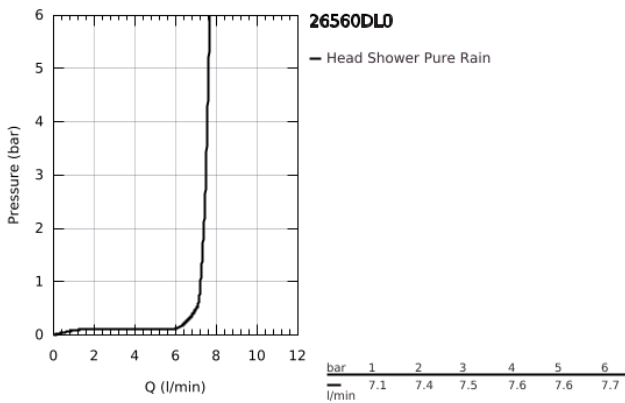

## 26 560 DL0 RAINSHOWER 310 HEAD SHOWER SET CEILING 142 MM, 1 SPRAY

### PRODUCT DESCRIPTION

- Colour: brushed warm sunset
- consisting of:
  - head shower Rainshower 310
  - spray pattern: GROHE PureRain
  - maximum flow rate (at 3 bar): 7.5 l/min
  - Rainshower shower arm ceiling 142 mm
  - GROHE EcoJoy - less water, perfect flow
  - GROHE DreamSpray - perfect spray pattern
  - GROHE LongLife finish
  - GROHE SpeedClean - effortless limescale removal
  - Inner WaterGuide - inner insulation for surface protection
  - suitable for instantaneous heater