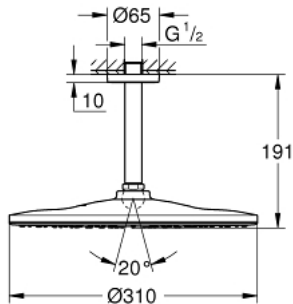

## 26 560 DL0 RAINSHOWER 310 HEAD SHOWER SET CEILING 142 MM, 1 SPRAY

### PRODUCT DESCRIPTION

- Colour: brushed warm sunset
- consisting of:
  - head shower Rainshower 310
  - spray pattern: GROHE PureRain
  - maximum flow rate (at 3 bar): 7.5 l/min
  - Rainshower shower arm ceiling 142 mm
  - GROHE EcoJoy - less water, perfect flow
  - GROHE DreamSpray - perfect spray pattern
  - GROHE LongLife finish
  - GROHE SpeedClean - effortless limescale removal
  - Inner WaterGuide - inner insulation for surface protection
  - suitable for instantaneous heater

## 26 560 DL0 RAINSHOWER 310 HEAD SHOWER SET CEILING 142 MM, 1 SPRAY

**SPARE PARTS**, September 2018 – now

- 1: escutcheon (Spare part-nr. 11741DL0)
- 2: Fibre seal dia.  $\varnothing$  18,5 x  $\varnothing$  12 x 2 (Spare part-nr. 0138900M)
- 3: Dirt strainer (Spare part-nr. 48007000)