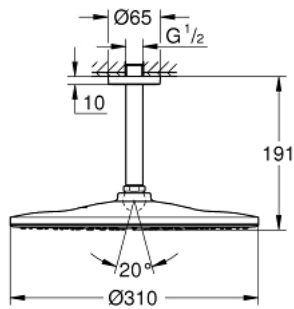

26 560 GL0 RAINSHOWER MONO 310 HEAD SHOWER SET CEILING 142 MM, 1 SPRAY

PRODUCT DESCRIPTION

- Colour: cool sunrise
- consisting of:
 - head shower Rainshower 310
 - spray pattern: GROHE PureRain
 - maximum flow rate (at 3 bar): 7.5 l/min
 - Rainshower shower arm ceiling 142 mm
 - GROHE EcoJoy - less water, perfect flow
 - GROHE DreamSpray - perfect spray pattern
 - GROHE LongLife finish
 - GROHE SpeedClean - effortless limescale removal
 - Inner WaterGuide - inner insulation for surface protection
 - suitable for instantaneous heater

26 560 GL0 RAINSHOWER MONO 310 HEAD SHOWER SET CEILING 142 MM, 1 SPRAY

SPARE PARTS, September 2018 – now

1: escutcheon (Spare part-nr. 11741GL0)

2: Fibre seal dia. Ø 18,5 x Ø 12 x 2 (Spare part-nr. 0138900M)