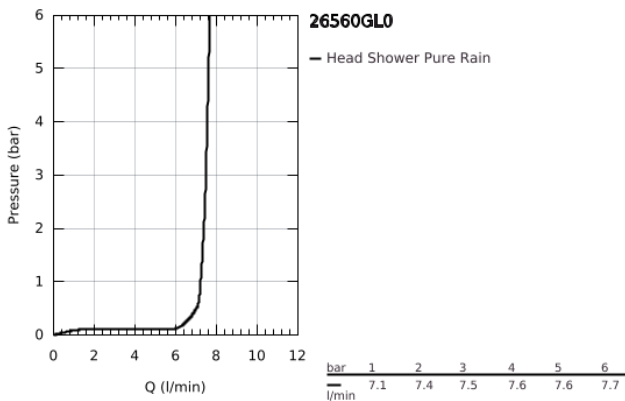

26 560 GL0 RAINSHOWER MONO 310 HEAD SHOWER SET CEILING 142 MM, 1 SPRAY

PRODUCT DESCRIPTION

- Colour: cool sunrise
- consisting of:
 - head shower Rainshower 310
 - spray pattern: GROHE PureRain
 - maximum flow rate (at 3 bar): 7.5 l/min
 - Rainshower shower arm ceiling 142 mm
 - GROHE EcoJoy - less water, perfect flow
 - GROHE DreamSpray - perfect spray pattern
 - GROHE LongLife finish
 - GROHE SpeedClean - effortless limescale removal
 - Inner WaterGuide - inner insulation for surface protection
 - suitable for instantaneous heater

26 560 GL0 RAINSHOWER MONO 310 HEAD SHOWER SET CEILING 142 MM, 1 SPRAY

SPARE PARTS, September 2018 – now

1: escutcheon (Spare part-nr. 11741GL0)

2: Fibre seal dia. Ø 18,5 x Ø 12 x 2 (Spare part-nr. 0138900M)