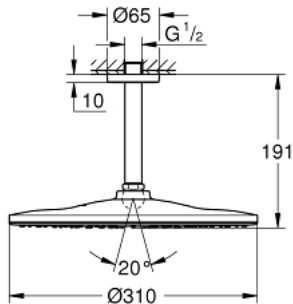

26 560 GN0 RAINSHOWER MONO 310 HEAD SHOWER SET CEILING 142 MM, 1 SPRAY

PRODUCT DESCRIPTION

- Colour: brushed cool sunrise
- consisting of:
 - head shower Rainshower 310
 - spray pattern: GROHE PureRain
 - maximum flow rate (at 3 bar): 7.5 l/min
 - Rainshower shower arm ceiling 142 mm
 - GROHE EcoJoy - less water, perfect flow
 - GROHE DreamSpray - perfect spray pattern
 - GROHE LongLife finish
 - GROHE SpeedClean - effortless limescale removal
 - Inner WaterGuide - inner insulation for surface protection
 - suitable for instantaneous heater

26 560 GN0 RAINSHOWER MONO 310 HEAD SHOWER SET CEILING 142 MM, 1 SPRAY

SPARE PARTS, September 2018 – now

- 1: escutcheon (Spare part-nr. 11741GN0)
- 2: Fibre seal dia. \varnothing 18,5 x \varnothing 12 x 2 (Spare part-nr. 0138900M)
- 3: Dirt strainer (Spare part-nr. 48007000)