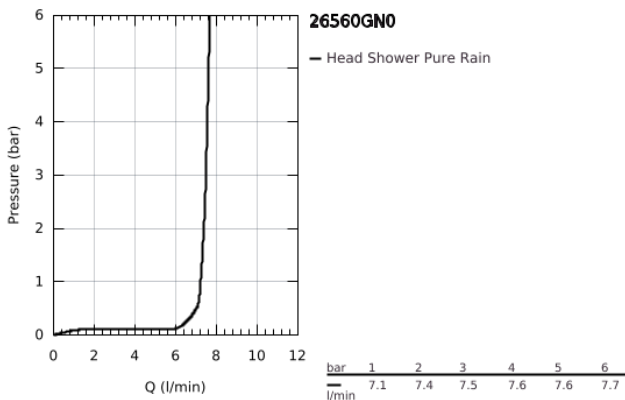

26 560 GN0 RAINSHOWER MONO 310 HEAD SHOWER SET CEILING 142 MM, 1 SPRAY

PRODUCT DESCRIPTION

- Colour: brushed cool sunrise
- consisting of:
 - head shower Rainshower 310
 - spray pattern: GROHE PureRain
 - maximum flow rate (at 3 bar): 7.5 l/min
 - Rainshower shower arm ceiling 142 mm
 - GROHE EcoJoy - less water, perfect flow
 - GROHE DreamSpray - perfect spray pattern
 - GROHE LongLife finish
 - GROHE SpeedClean - effortless limescale removal
 - Inner WaterGuide - inner insulation for surface protection
 - suitable for instantaneous heater

26 560 GN0 RAINSHOWER MONO 310 HEAD SHOWER SET CEILING 142 MM, 1 SPRAY

SPARE PARTS, September 2018 – now

- 1: escutcheon (Spare part-nr. 11741GN0)
- 2: Fibre seal dia. \varnothing 18,5 x \varnothing 12 x 2 (Spare part-nr. 0138900M)
- 3: Dirt strainer (Spare part-nr. 48007000)