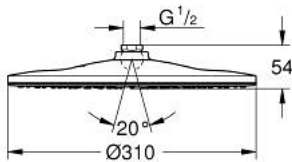

### PRODUCT DESCRIPTION

- Colour: moon white
- spray pattern: GROHE PureRain
- maximum flow rate (at 3 bar): 19 l/min
- spray plate moon white
- ball joint with turning angle  $\pm 10^\circ$
- connection thread  $\frac{1}{2}$ "
- GROHE DreamSpray - perfect spray pattern
- GROHE LongLife finish
- GROHE SpeedClean - effortless limescale removal
- Inner WaterGuide - inner insulation for surface protection
- suitable for instantaneous heater

## 26 561 LS0 RAINSHOWER MONO 310 HEAD SHOWER 1 SPRAY

**SPARE PARTS**, January 2018 – now

1: Fibre seal dia.  $\varnothing$  18,5 x  $\varnothing$  12 x 2 (Spare part-nr. 0138900M)

2: Dirt strainer (Spare part-nr. 48007000)