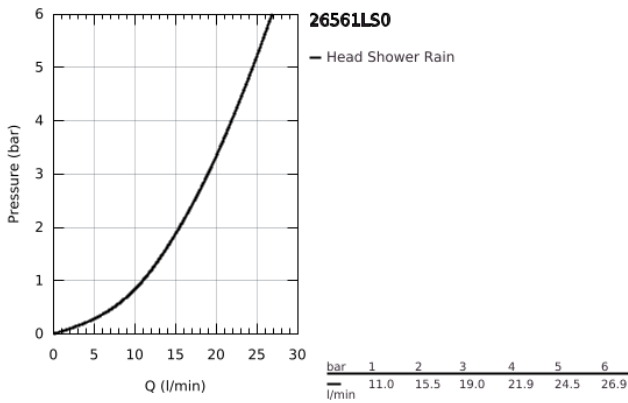

## 26 561 LS0 RAINSHOWER MONO 310 HEAD SHOWER 1 SPRAY

### PRODUCT DESCRIPTION

- Colour: moon white
- spray pattern: GROHE PureRain
- maximum flow rate (at 3 bar): 19 l/min
- spray plate moon white
- ball joint with turning angle  $\pm 10^\circ$
- connection thread  $\frac{1}{2}$ "
- GROHE DreamSpray - perfect spray pattern
- GROHE LongLife finish
- GROHE SpeedClean - effortless limescale removal
- Inner WaterGuide - inner insulation for surface protection
- suitable for instantaneous heater